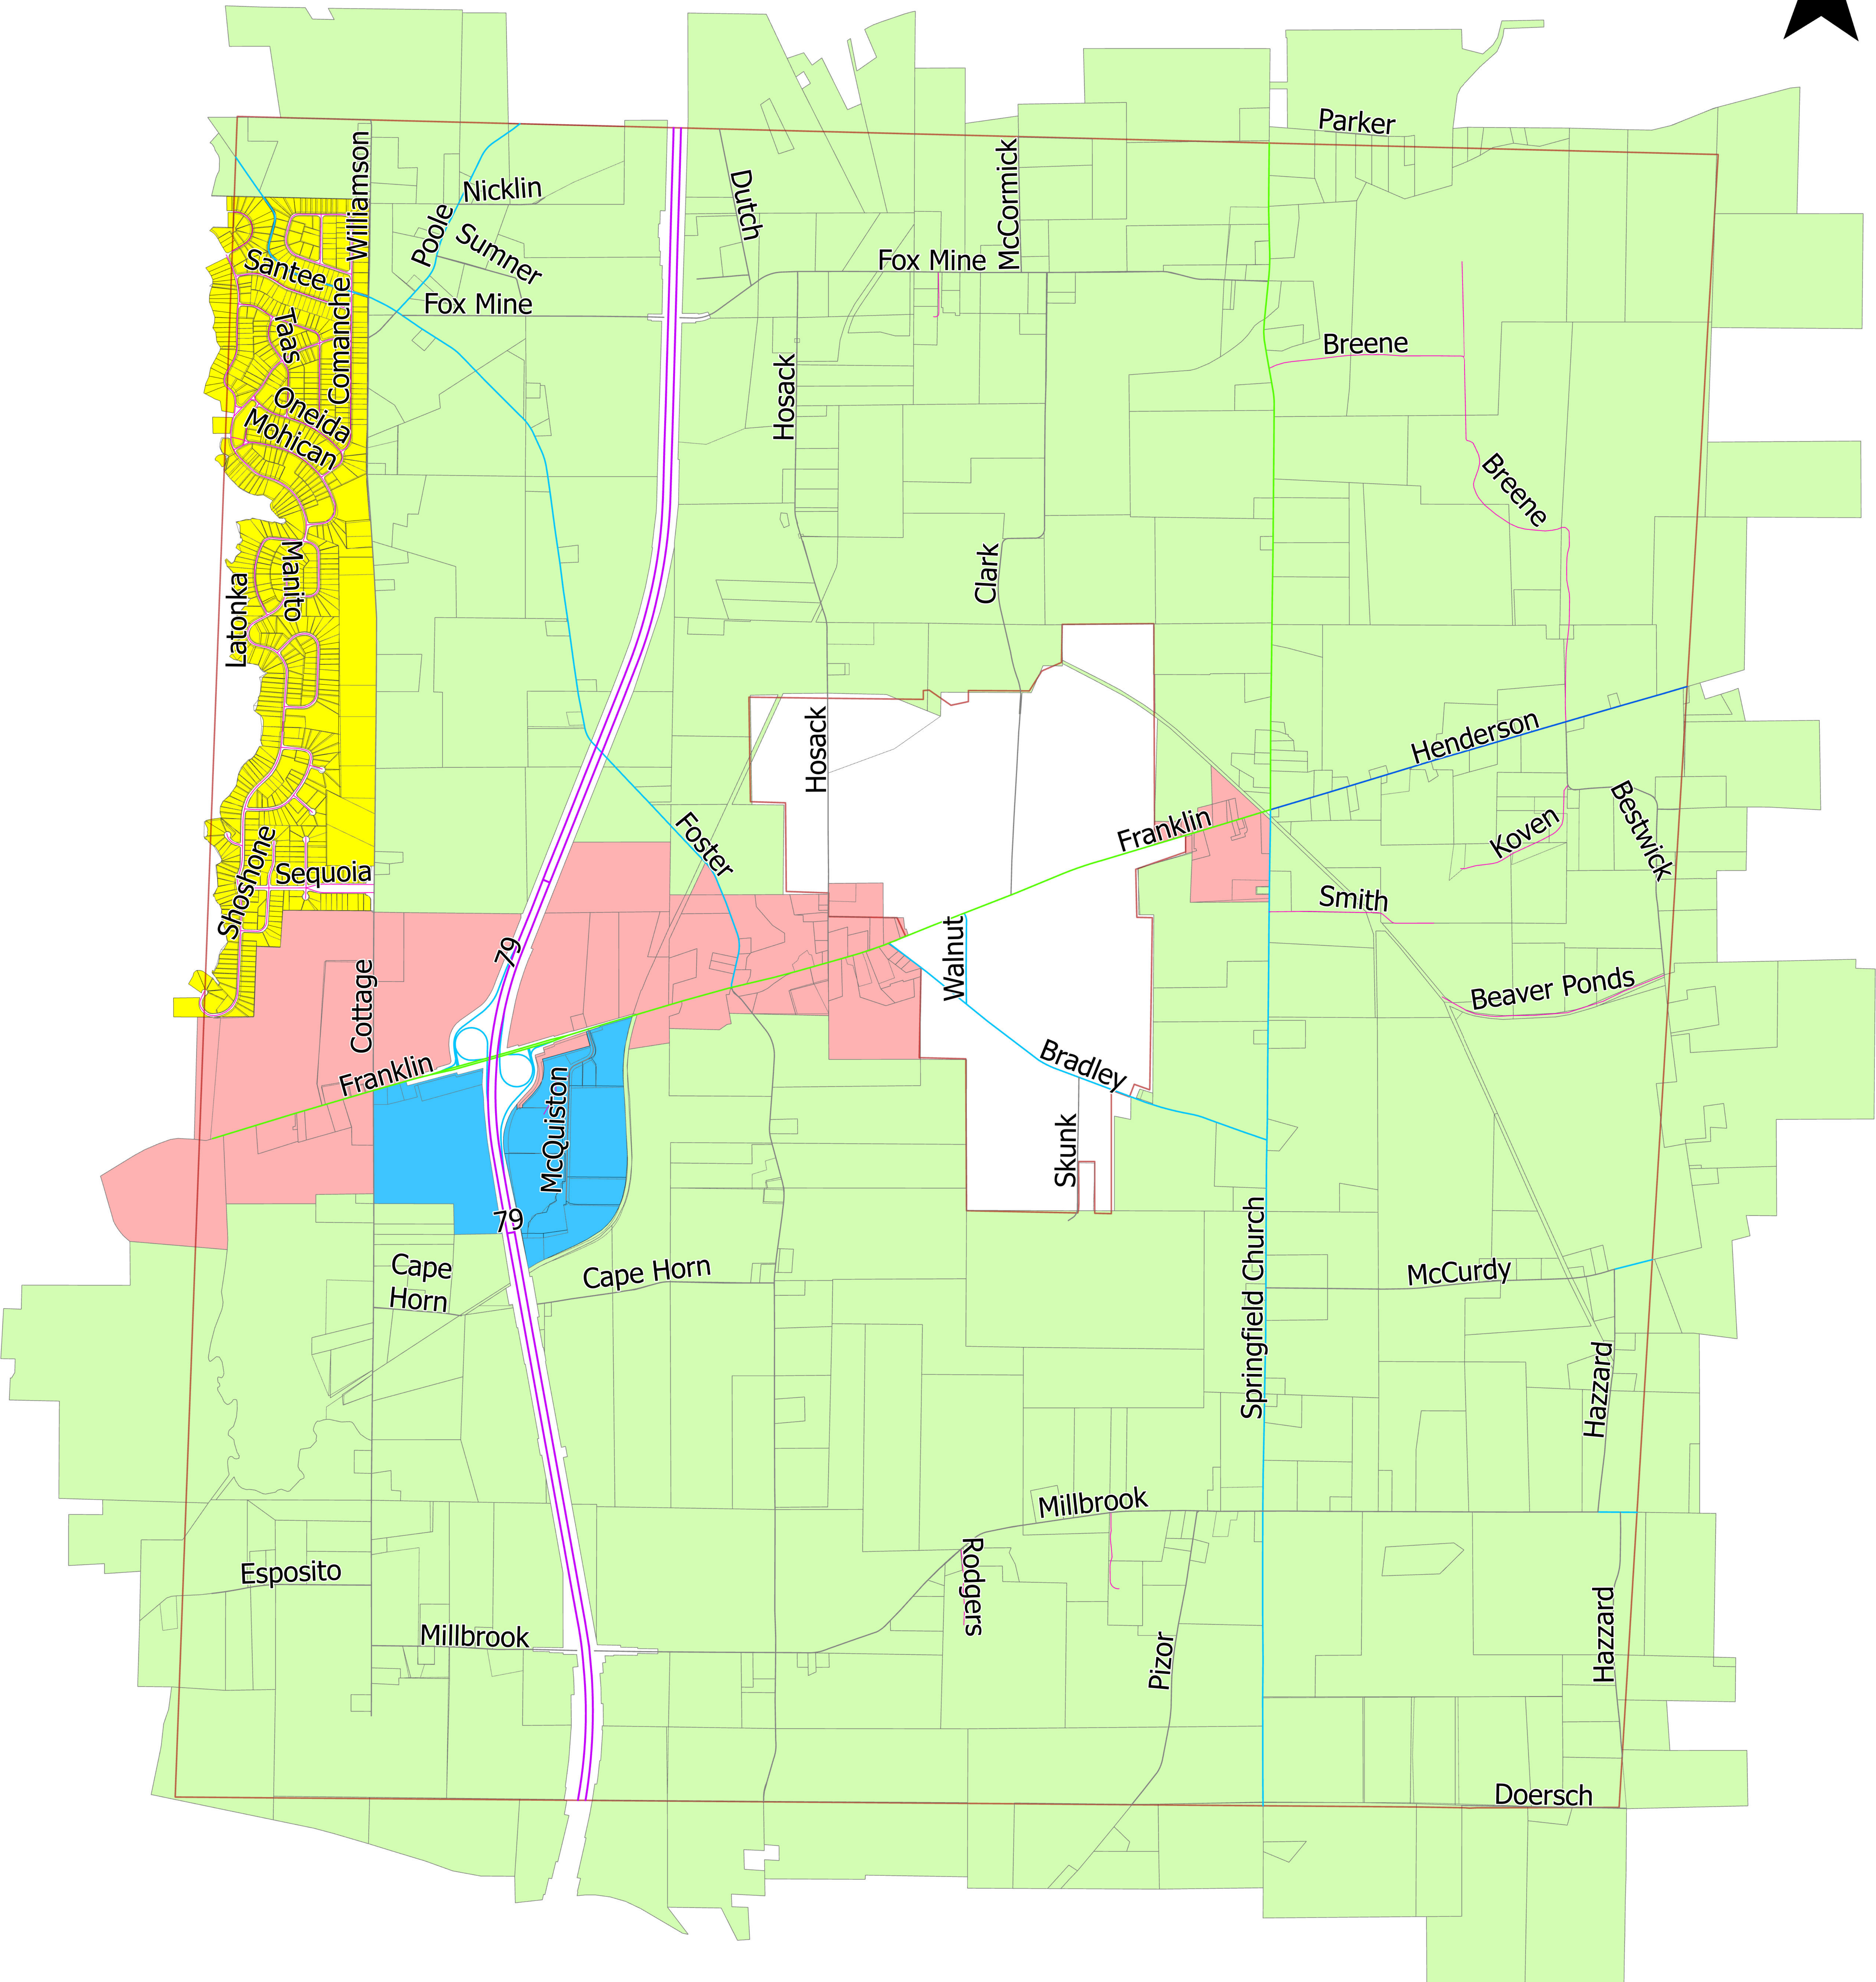

# Jackson Twp. Zoning Map

- |                      |                      |               |
|----------------------|----------------------|---------------|
| Interstate           | Tax Parcels          | <b>Zoning</b> |
| Local                | Municipal Boundaries | A             |
| State Highway        |                      | B             |
| US Highway           |                      | I             |
| Privately Maintained |                      | R             |
| State Road /         |                      |               |
| State Bridge         |                      |               |