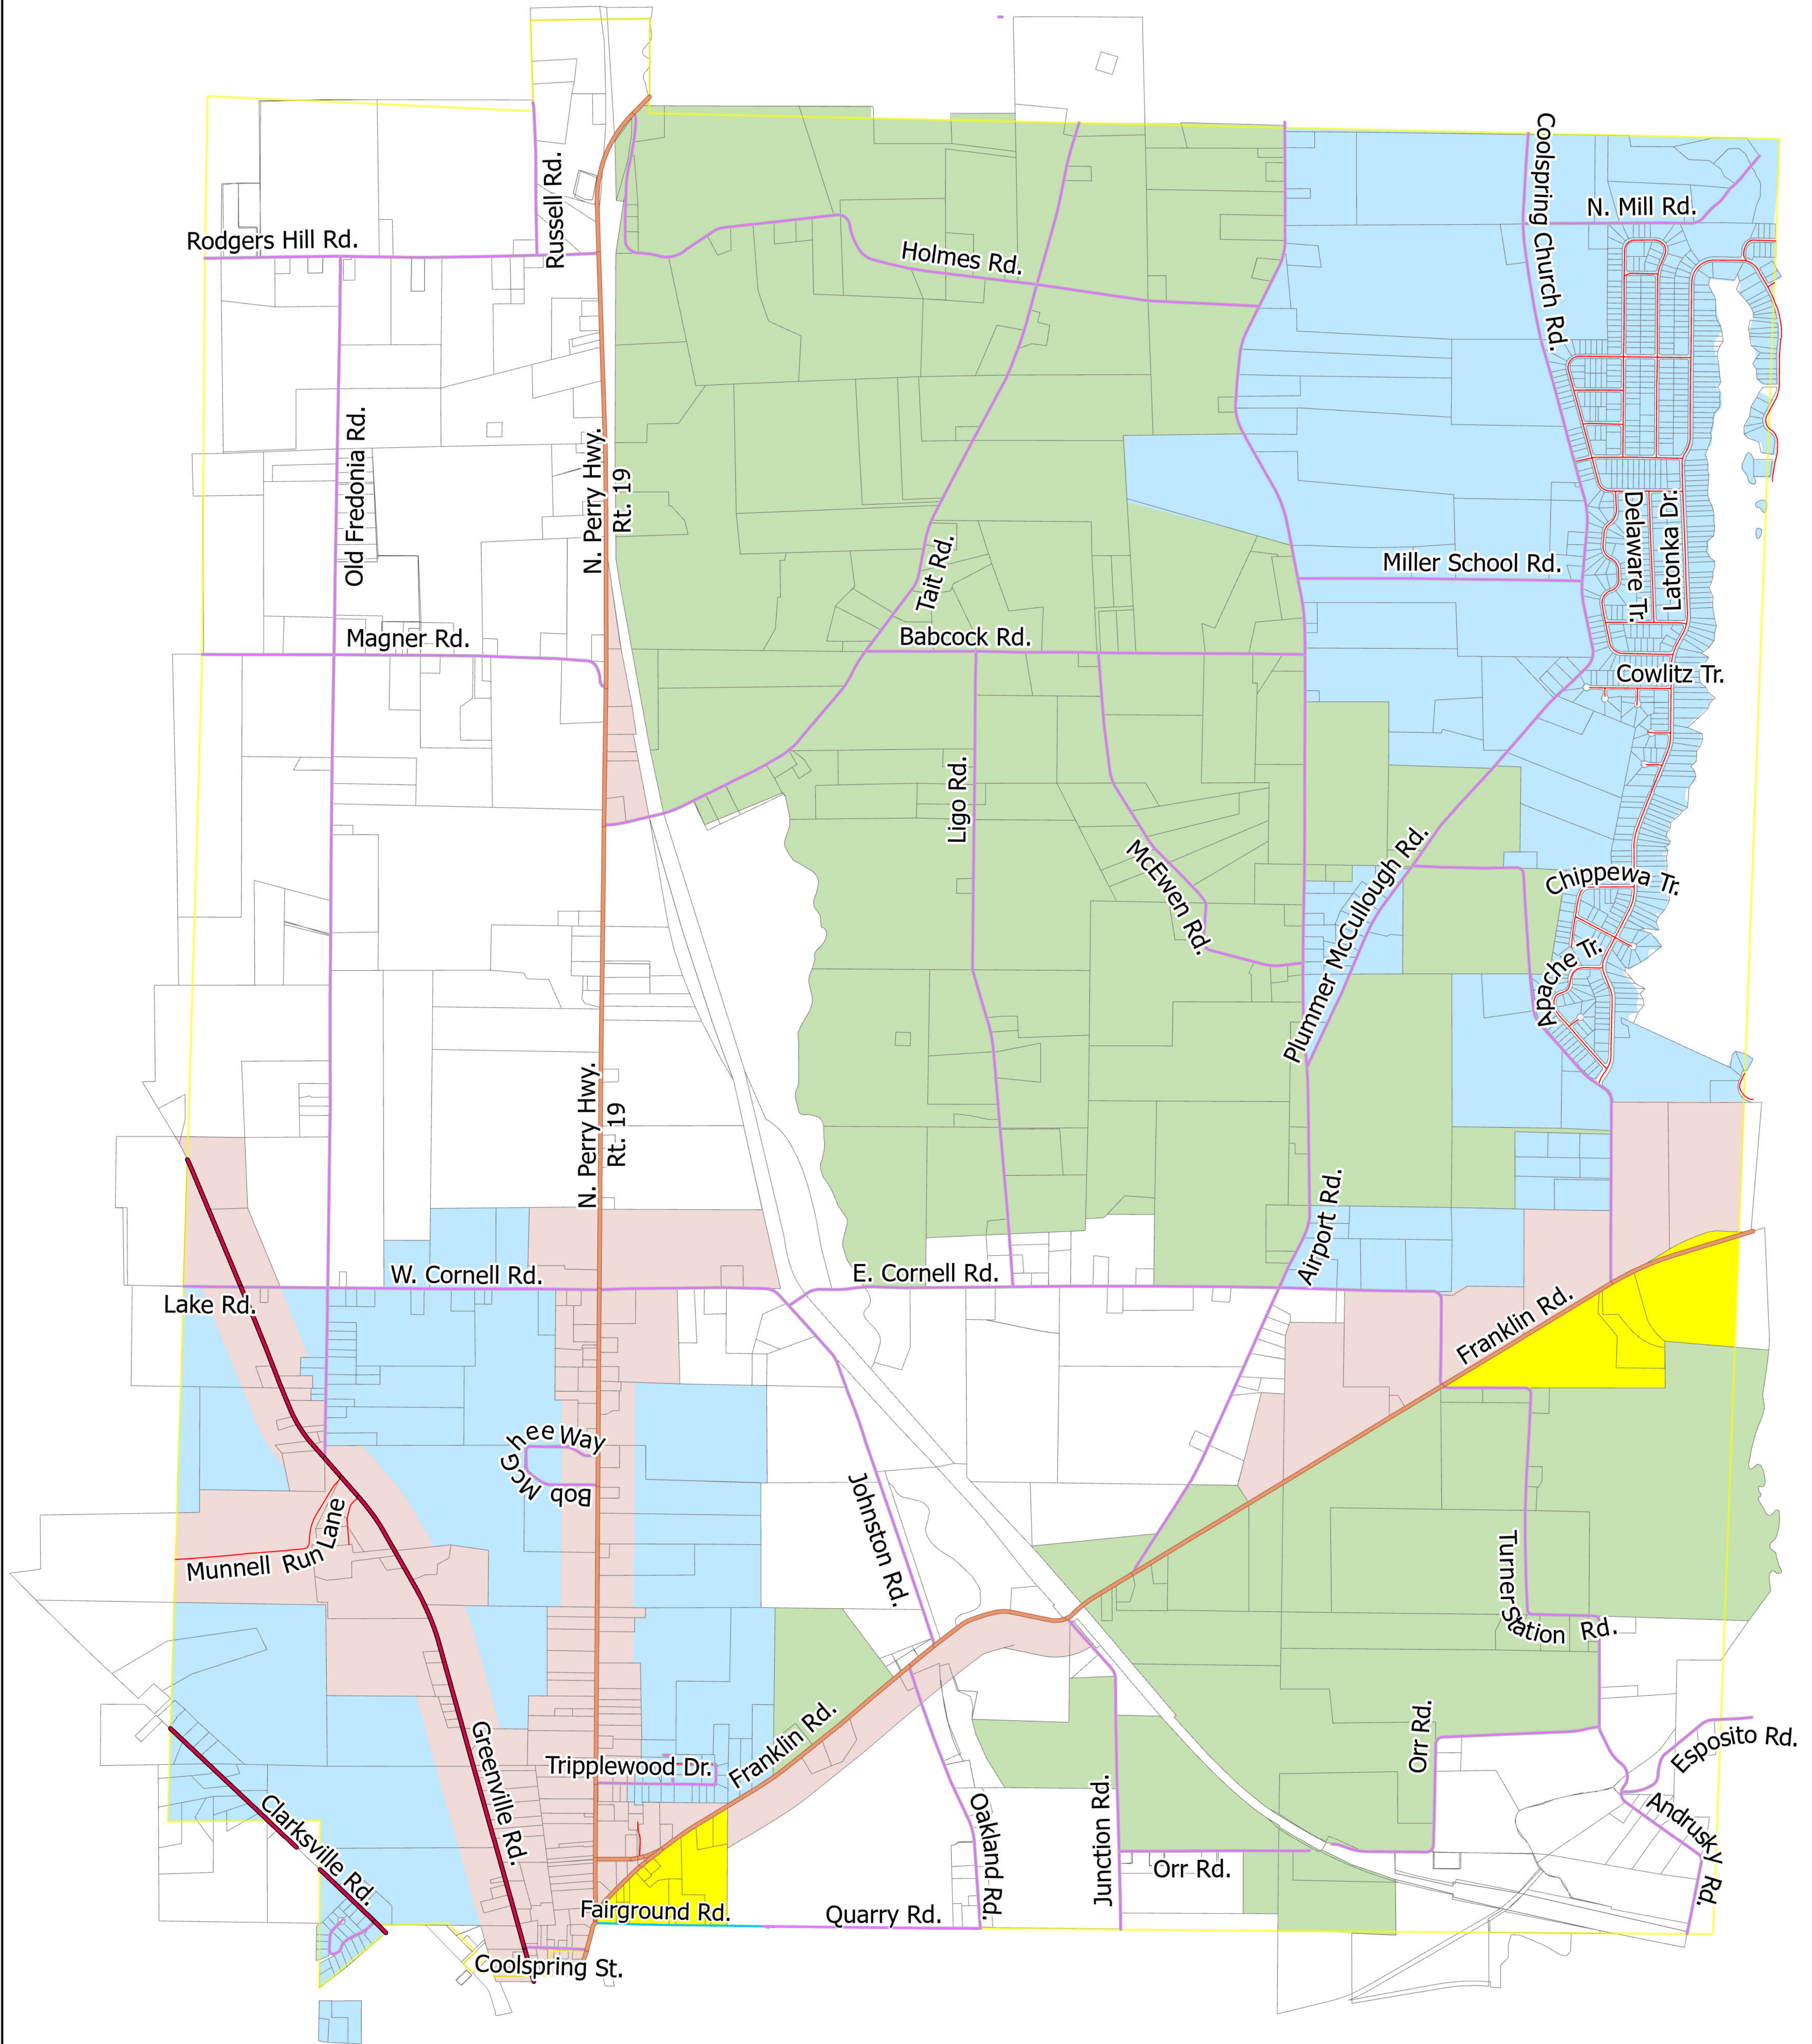

Coolspring Township Zoning Map

*Map Amendments/Approval Date:
12/4/2023

- | | |
|----------------------|---------------|
| Municipal Boundaries | ZONING |
| Tax Parcels | Agriculture |
| Local Road | Commercial |
| State Highway | Industrial |
| US Highway | R1 |
| Privately Maintained | R2 |
| | FairgroundRd |
| | State Road |
| | QuarryRd |

0 0.38 0.75 1.5 Miles