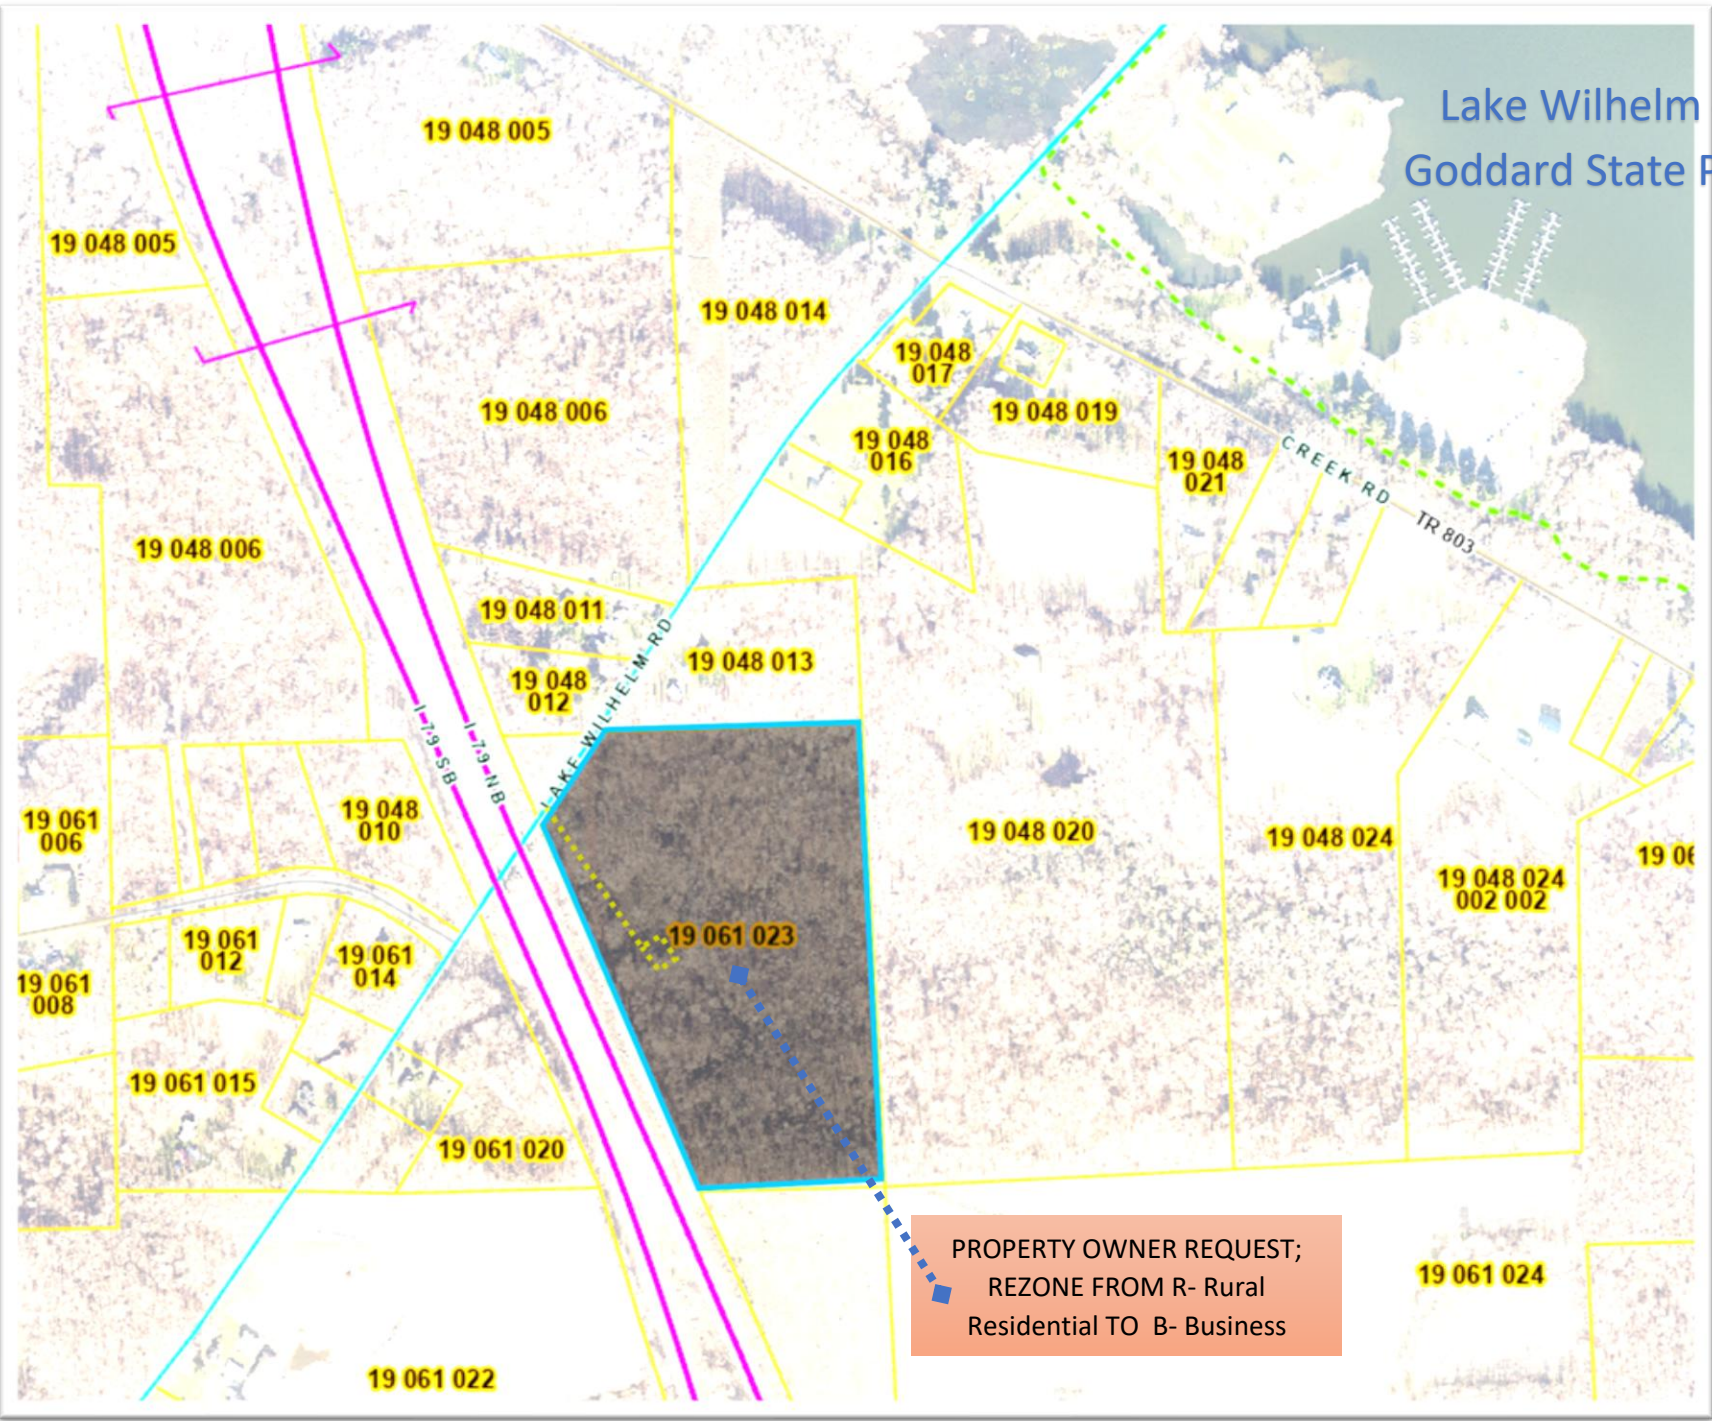

Lake Wilhelm –
Goddard State Park

PROPERTY OWNER REQUEST;
REZONE FROM R- Rural
Residential TO B- Business

PROPERTY OWNER REQUEST;
 ● REZONE FROM R- Rural Residential TO B- Business

**NEW VERNON TOWNSHIP
 ZONING MAP**

PREPARED BY
 MERCER COUNTY REGIONAL
 PLANNING COMMISSION
 NOVEMBER 1963

REVISED: 1/65 5/91 9/94

-  R Rural Residential-Agricultural
-  B Business-Travel Service
-  I Industrial
- FP Flood Plain (refer to Twp. Flood Hazard Boundary Map)