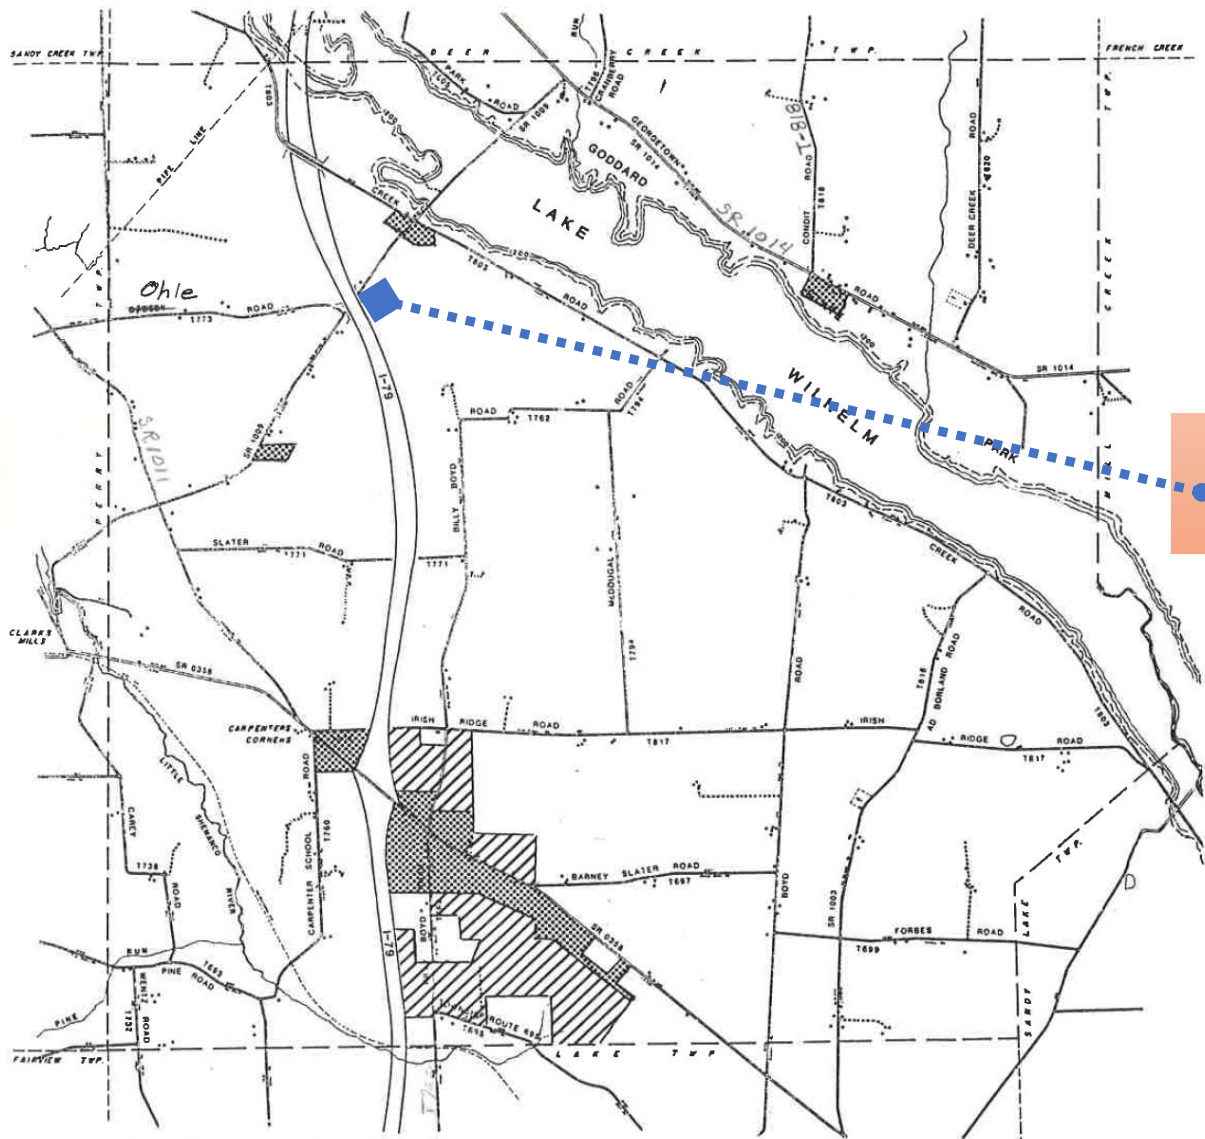

Lake Wilhelm –
Goddard State Park

PROPERTY OWNER REQUEST;
REZONE FROM R- Rural
Residential TO B- Business

PROPERTY OWNER REQUEST;
 ● REZONE FROM R- Rural Residential TO B- Business

**NEW VERNON TOWNSHIP
 ZONING MAP**

PREPARED BY
 MERCER COUNTY REGIONAL
 PLANNING COMMISSION
 NOVEMBER 1963

REVISED: 1/65 5/91 9/94

-  R Rural Residential-Agricultural
-  B Business-Travel Service
-  I Industrial
- FP Flood Plain (refer to Twp. Flood Hazard Boundary Map)