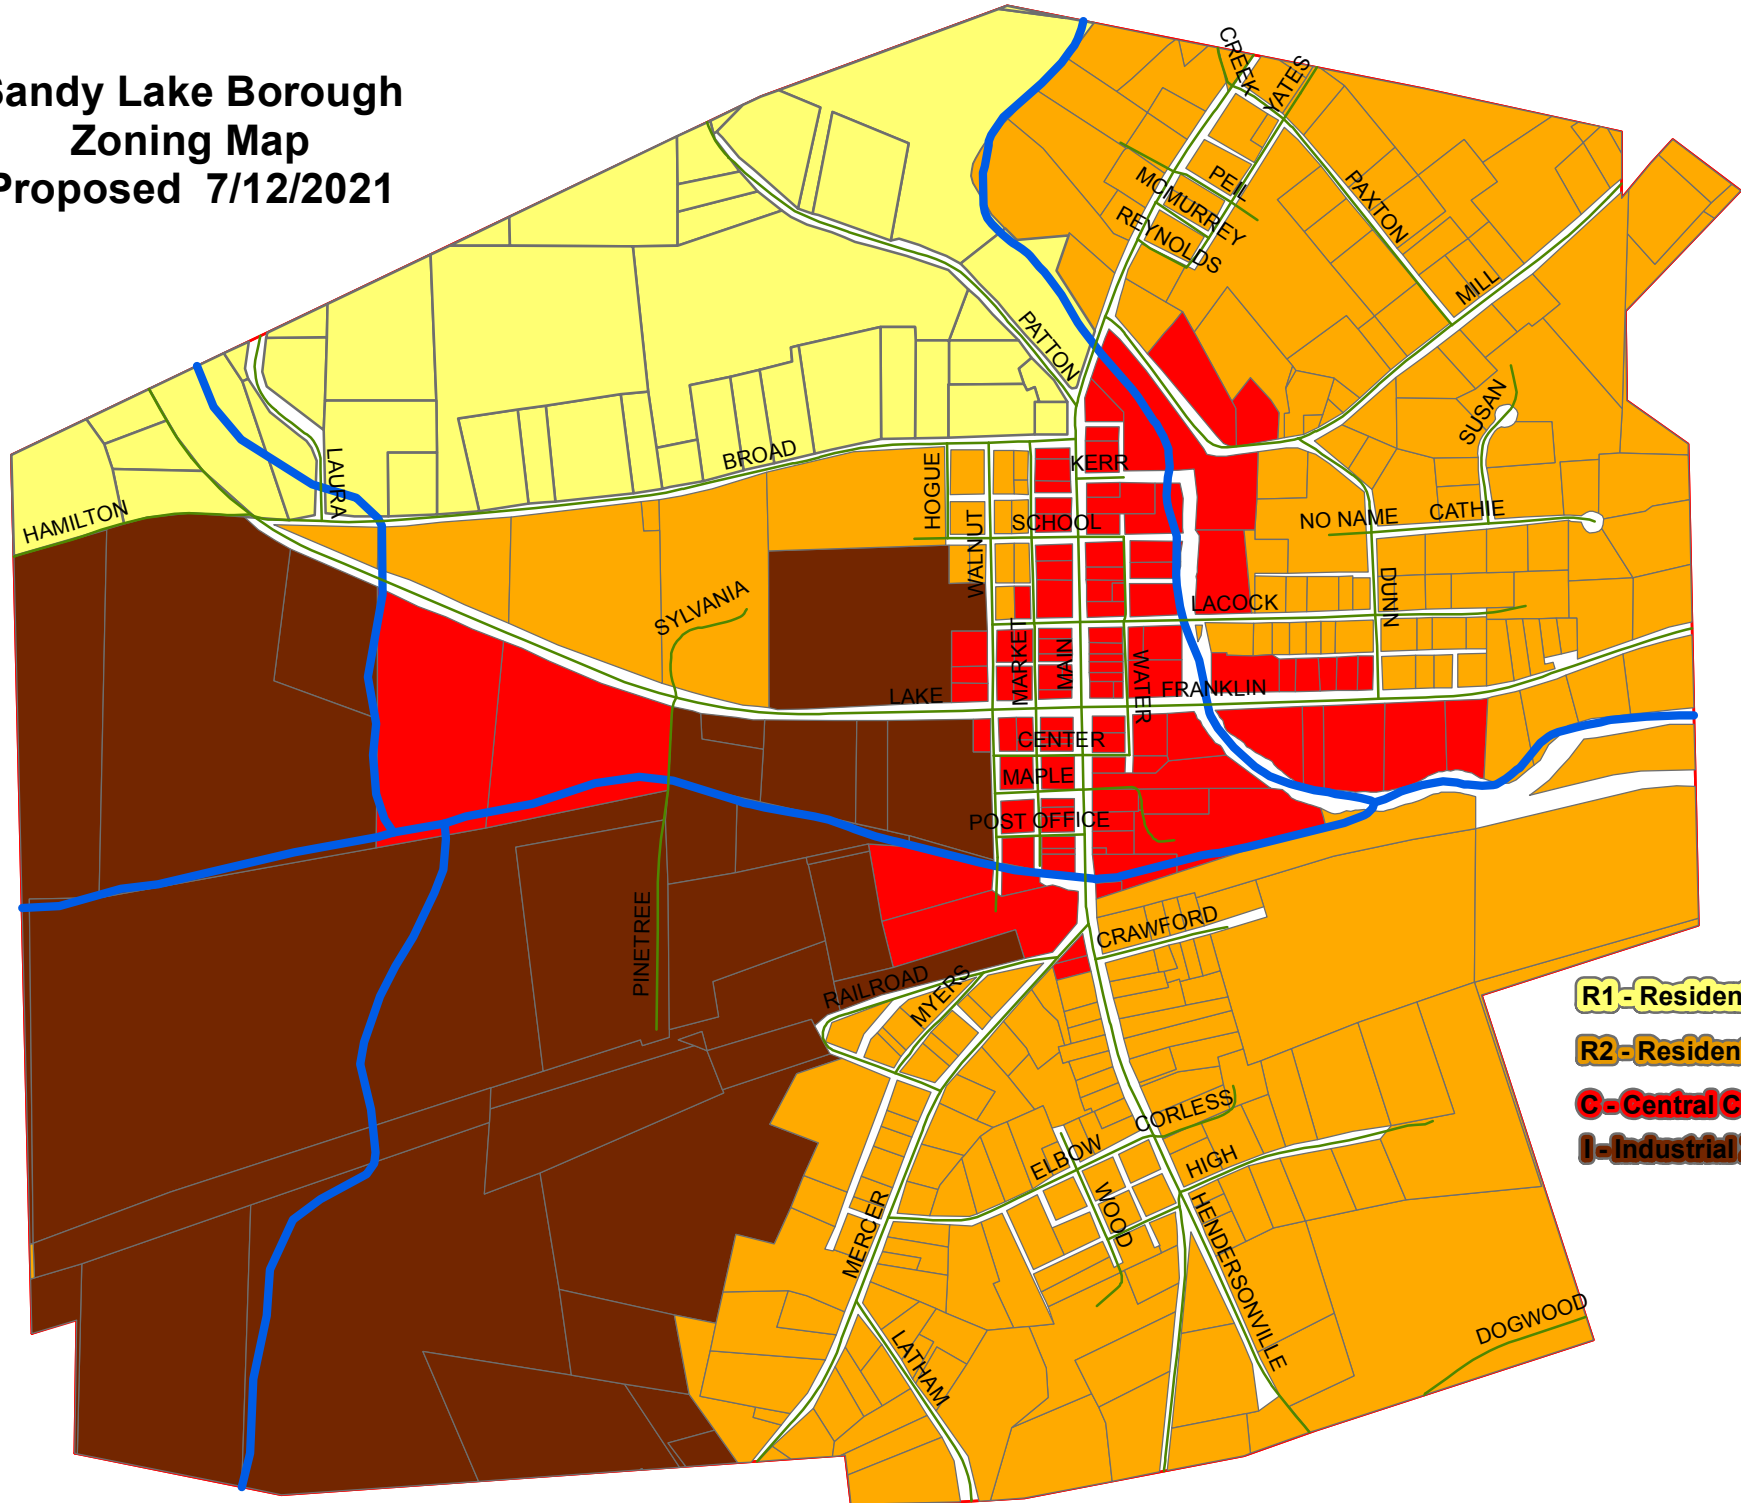

**Sandy Lake Borough
Zoning Map
Proposed 7/12/2021**

- R1 - Residential Zoning District**
- R2 - Residential Zoning District**
- C - Central Commercial Zoning District**
- I - Industrial Zoning District**