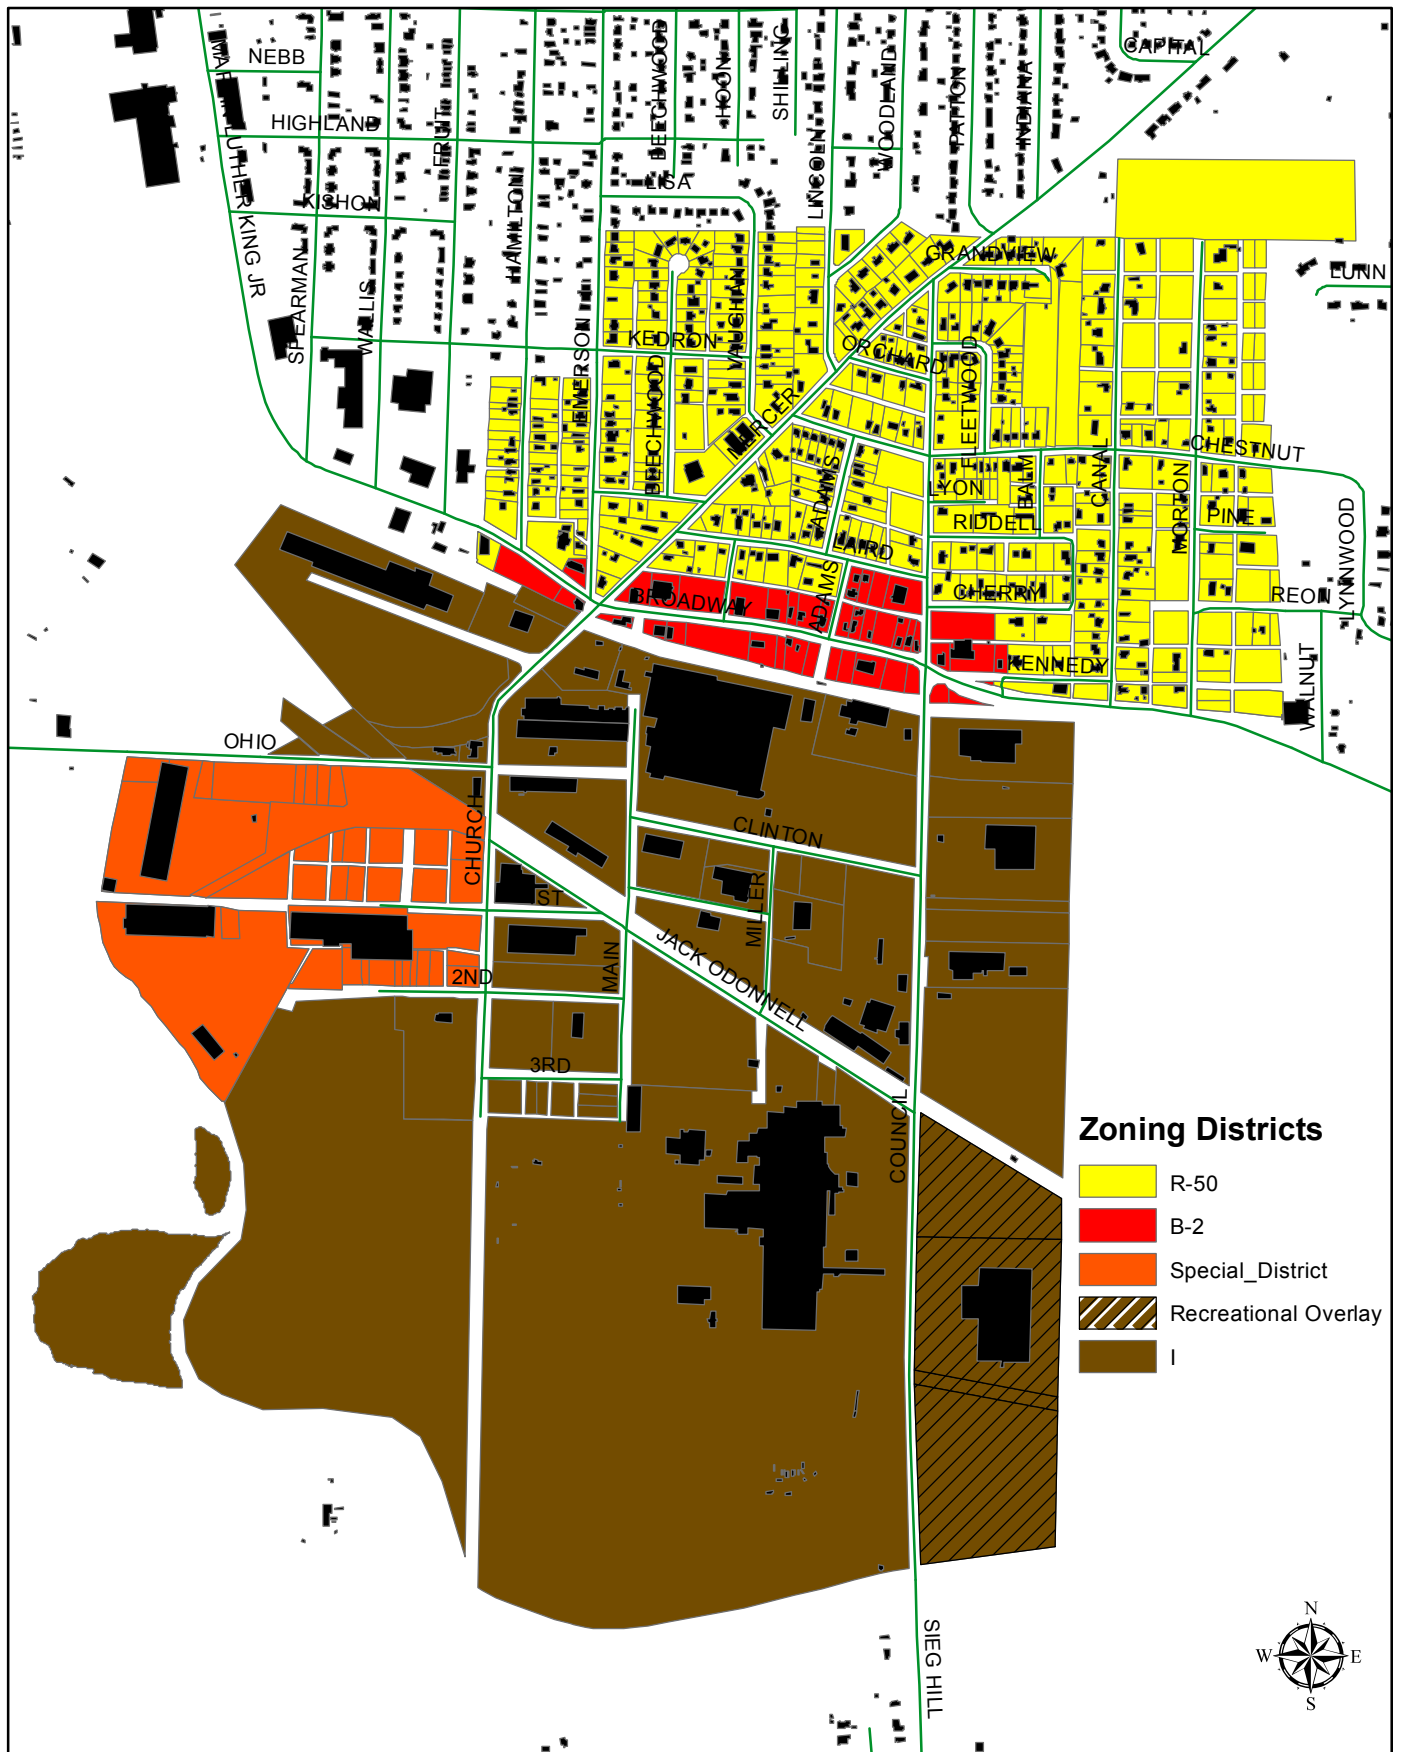

# Wheatland Borough Zoning Map

## Zoning Districts

- R-50
- B-2
- Special\_District
- Recreational Overlay
- I