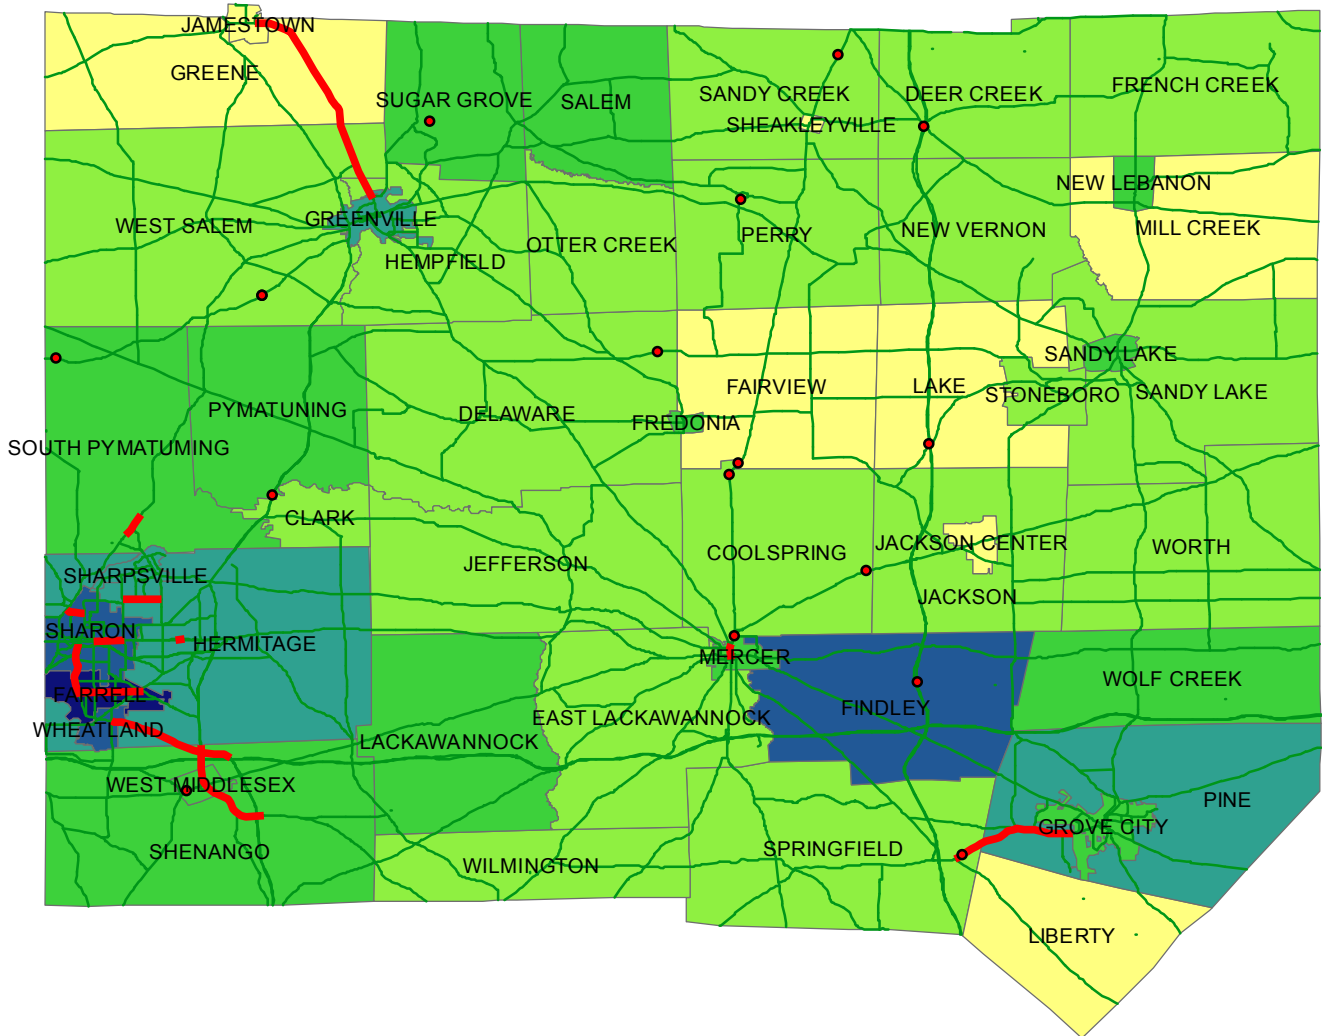

# Mercer County, PA

## Percentage of Minorities by Community

### Mercer County, PA % of Minorities by Community

- 2015-2018 Bridge Projects
- 2015-2018 Road Projects
- 0.0 - 0.8
- 0.9 - 2.2
- 2.3 - 4.0
- 4.1 - 9.0
- 9.1 - 23.1
- 23.2 - 54.6

Note: Local bridge projects are selected from a TIP line item in order to allow for flexibility in prioritization based on bridge condition/deficiency ratings. Therefore, local bridges are not included on this map.