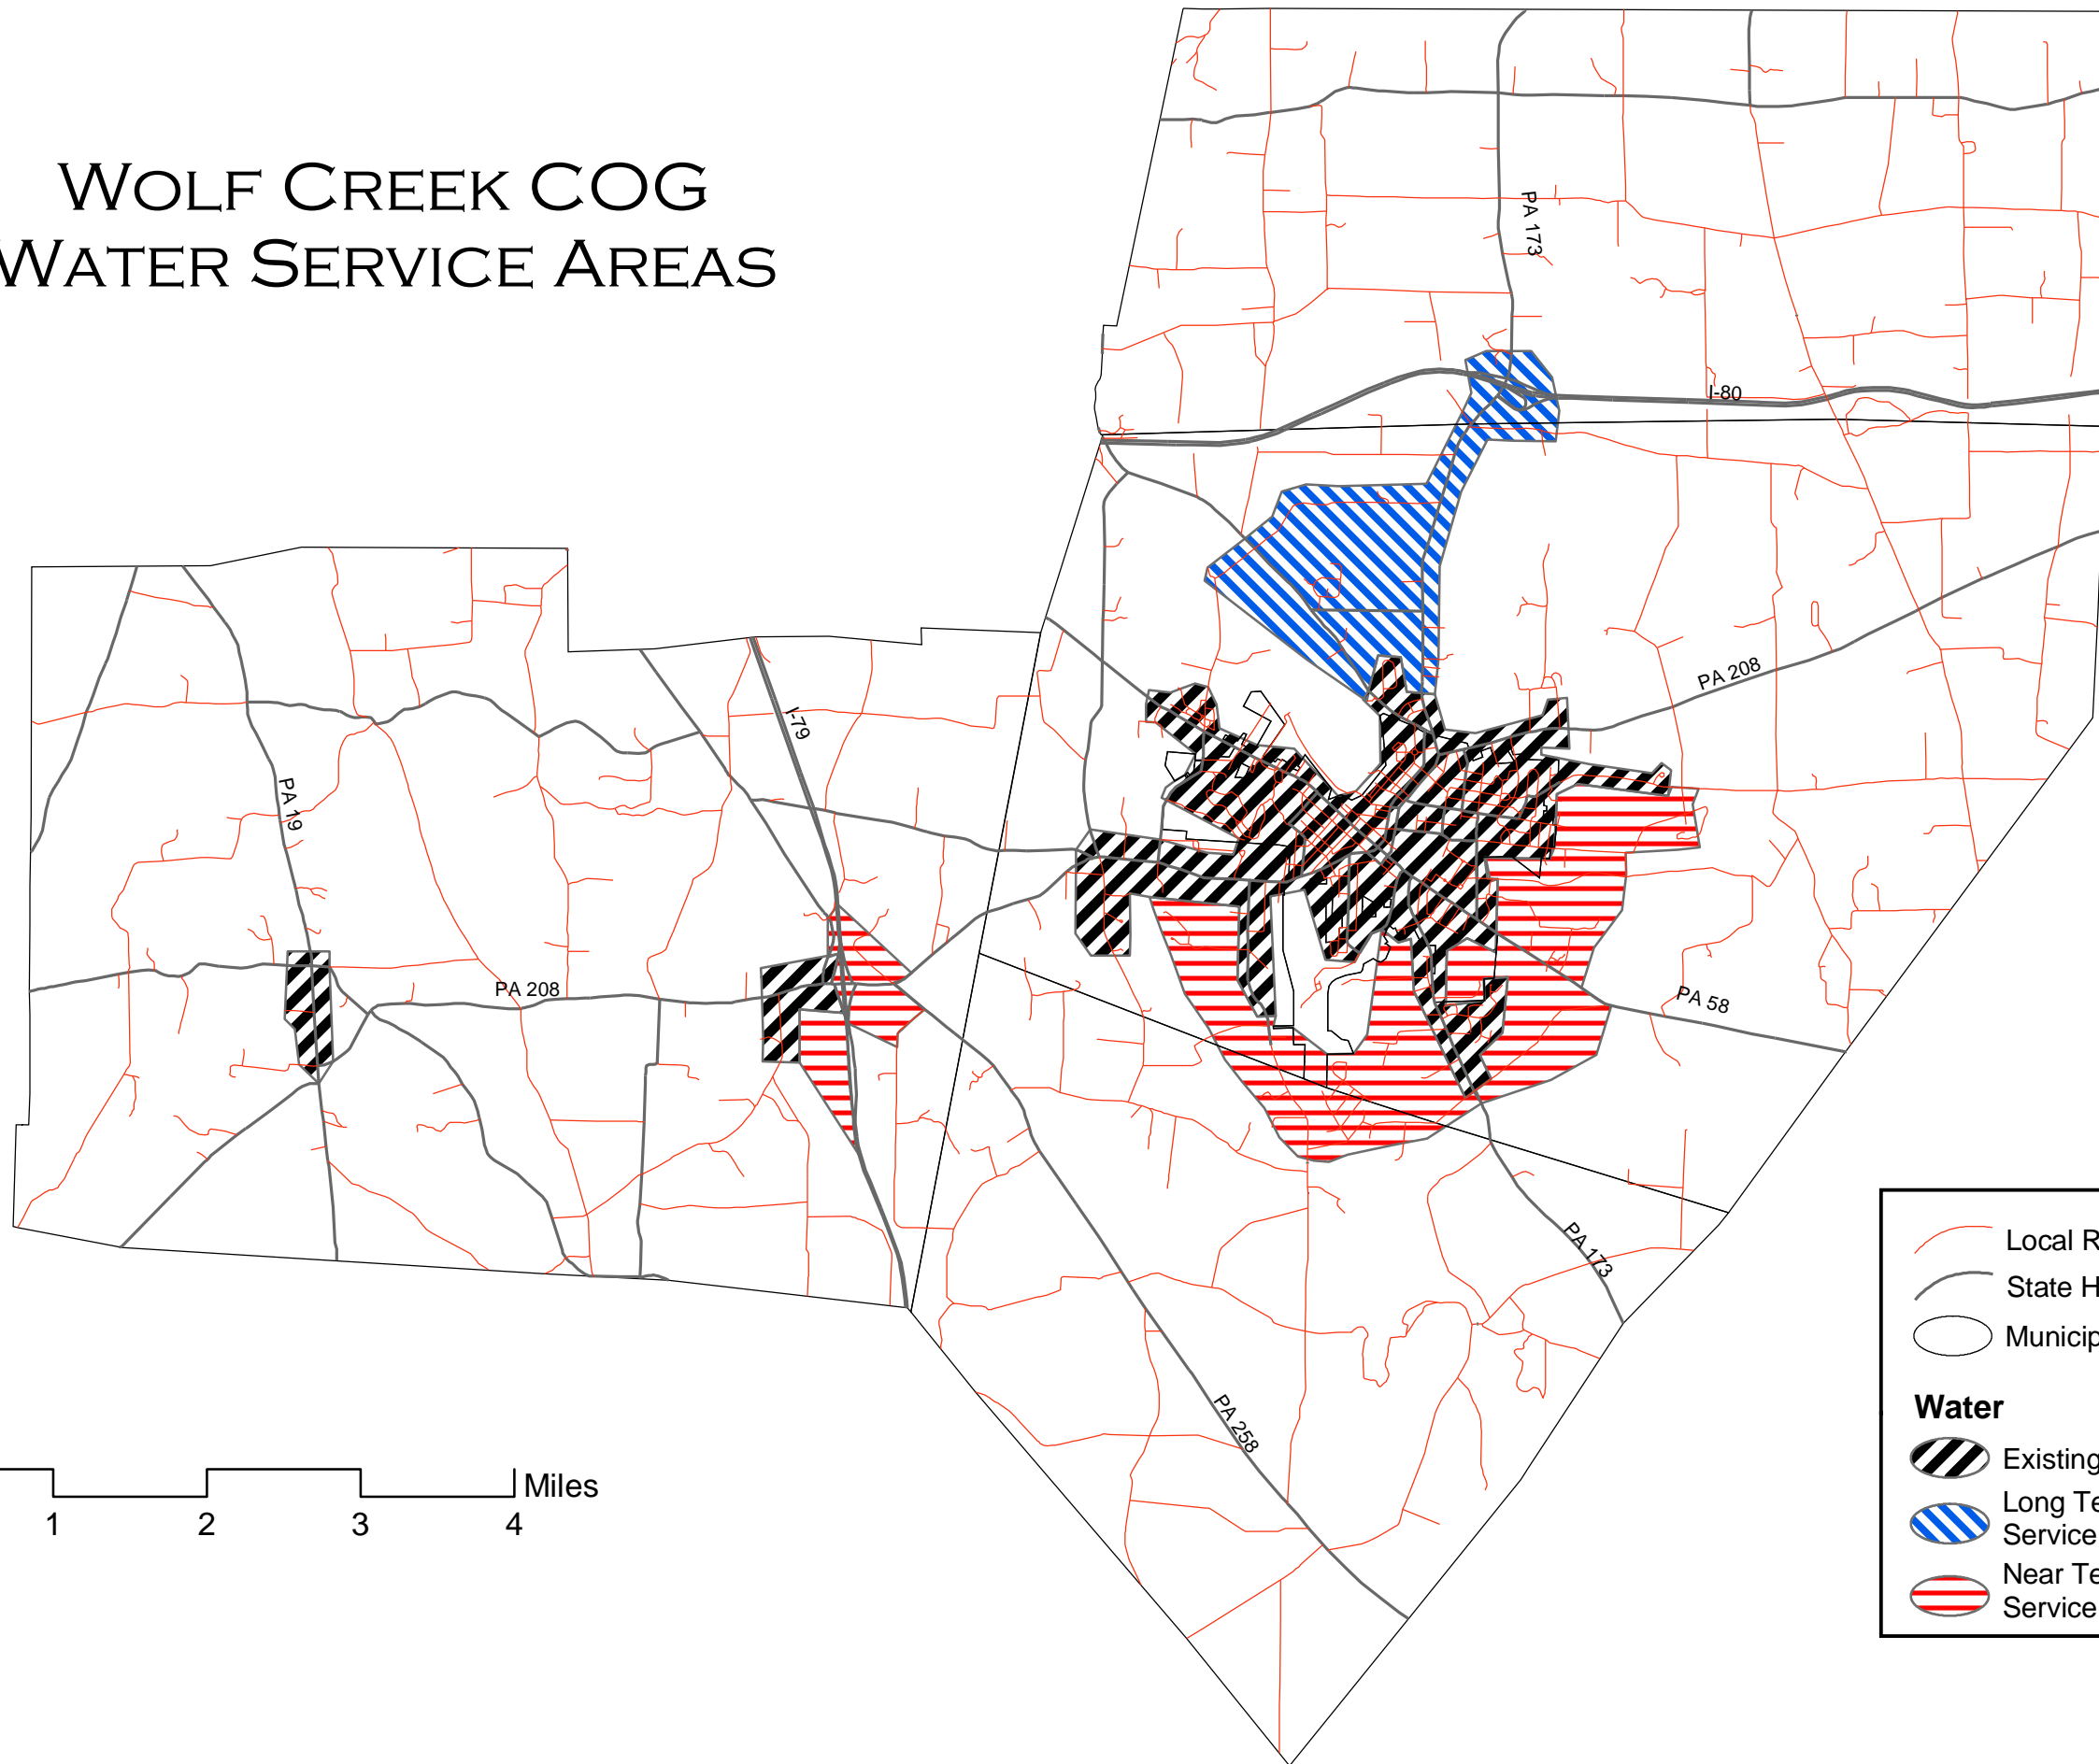

# WOLF CREEK COG WATER SERVICE AREAS

	Local Roads
	State Highways
	Municipal Boundaries
<b>Water</b>	
	Existing
	Long Term Water Service Areas
	Near Term Water Service Areas