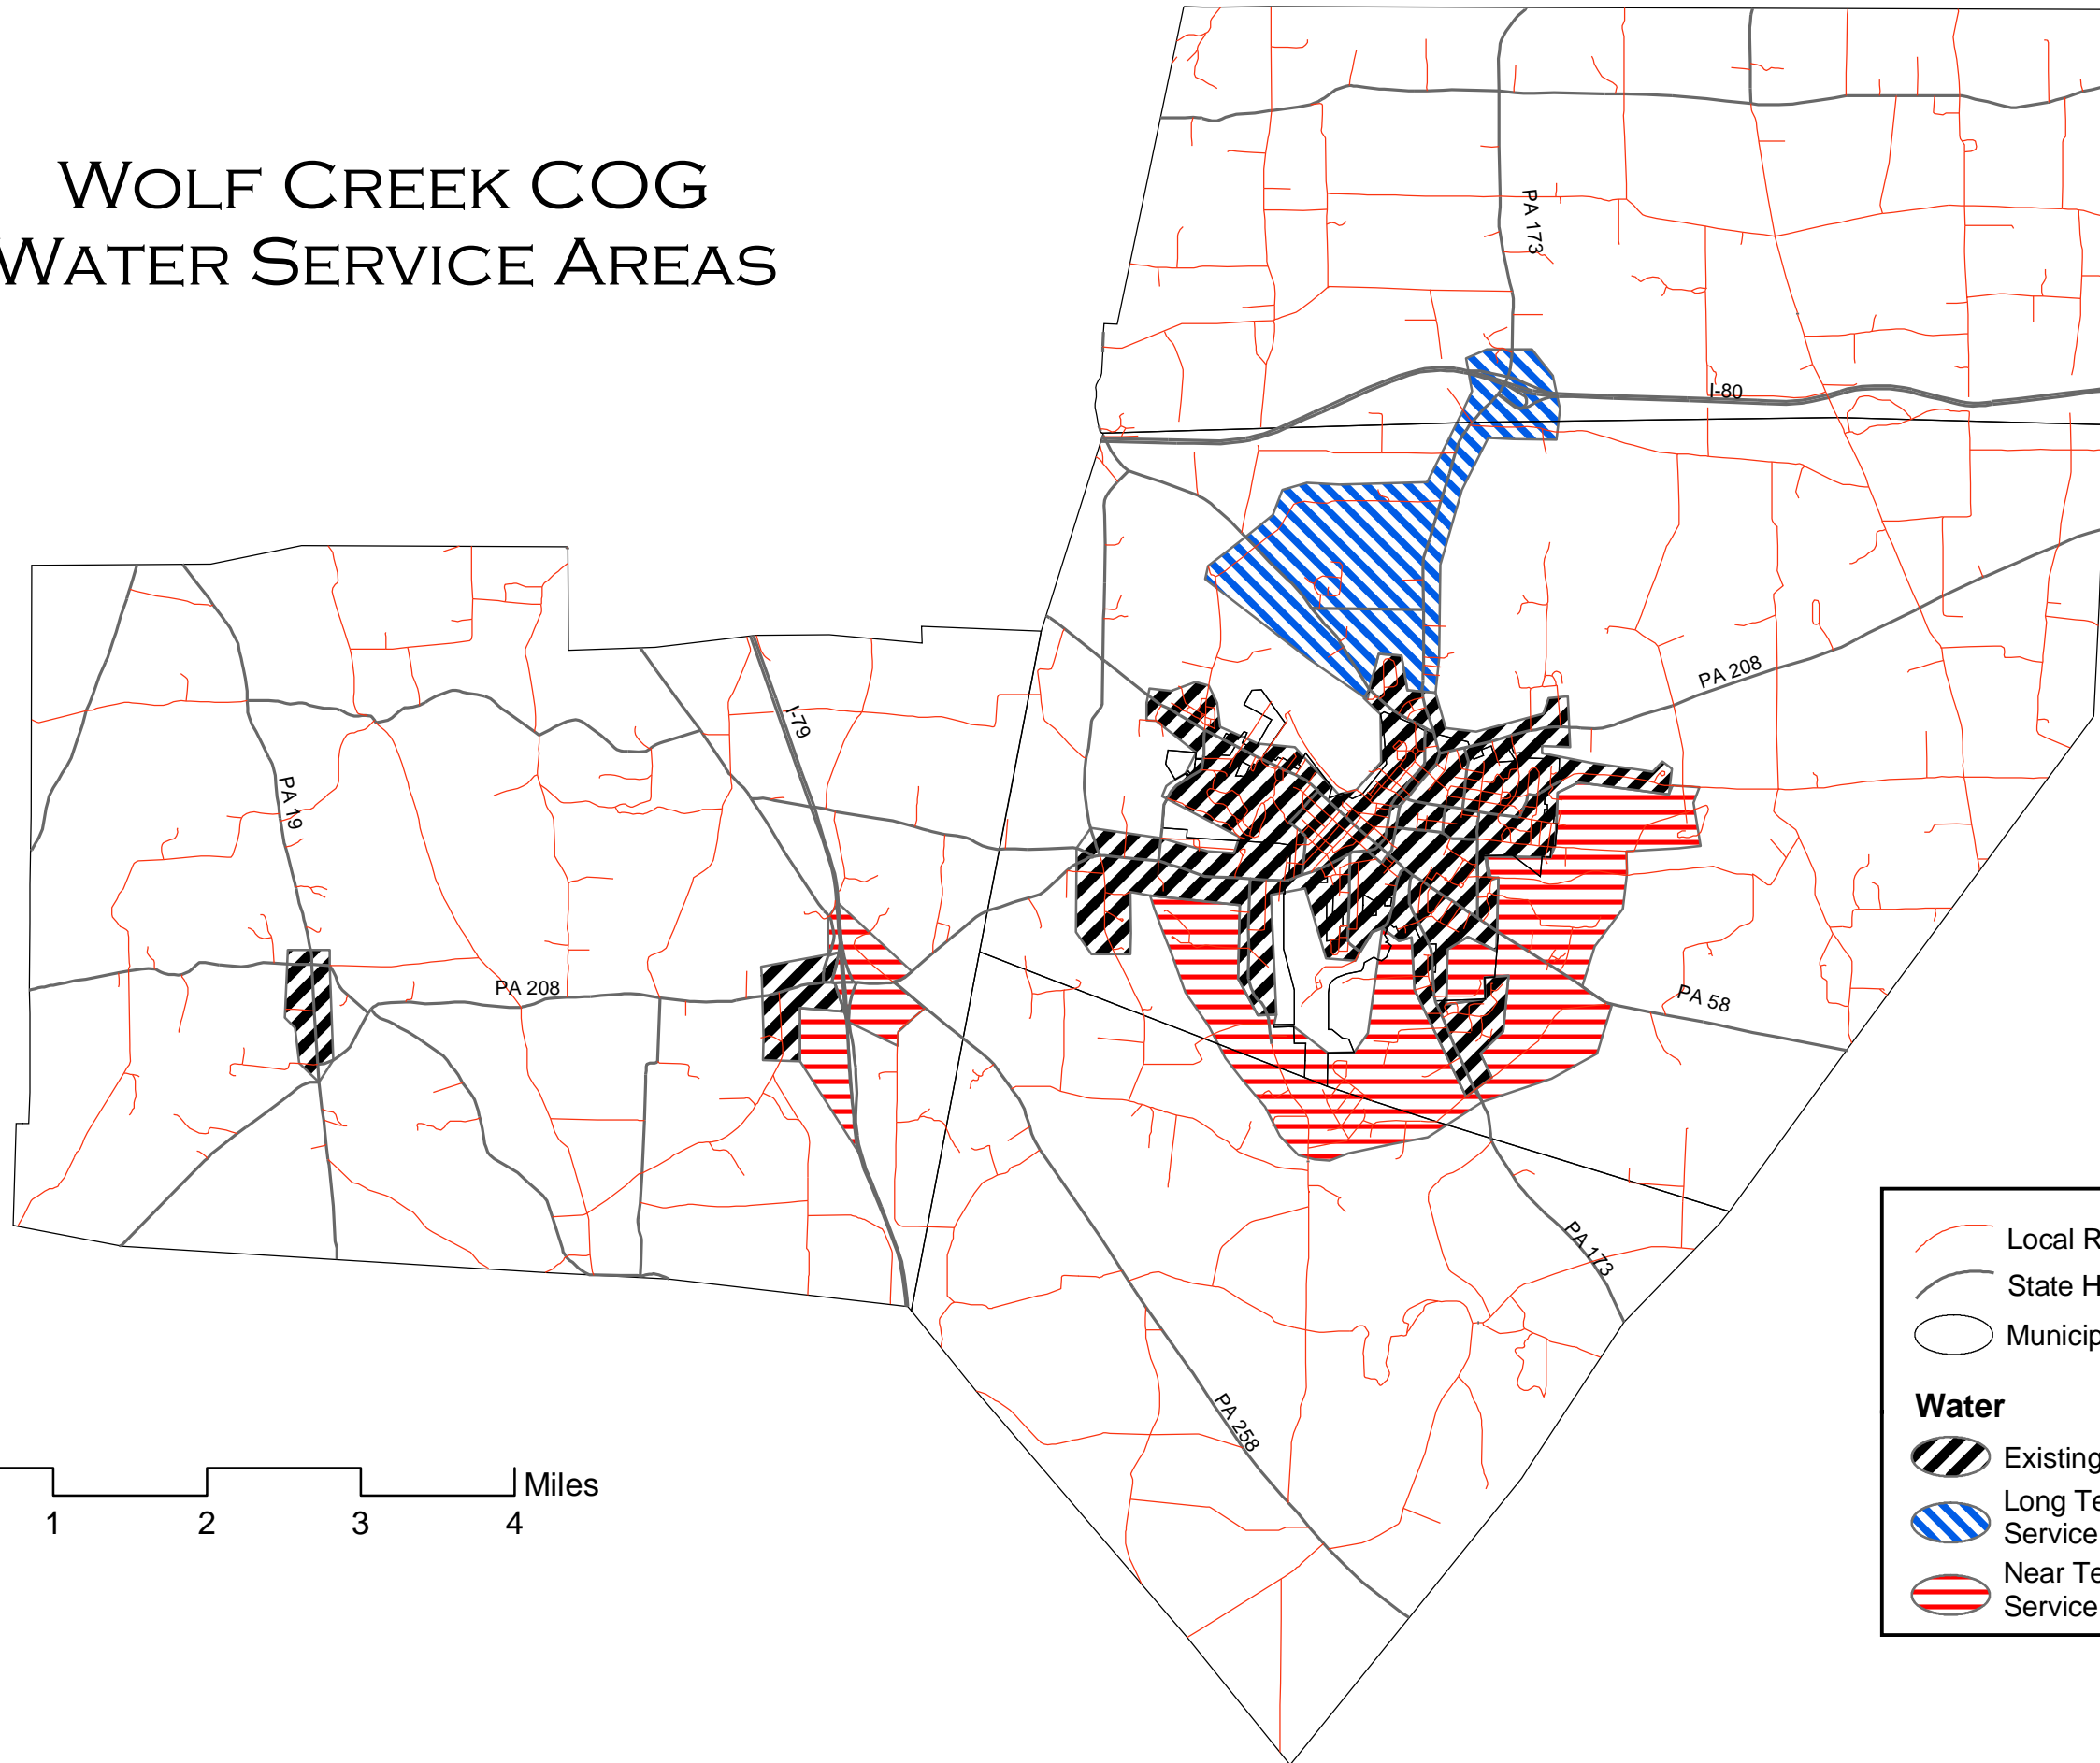

WOLF CREEK COG WATER SERVICE AREAS

	Local Roads
	State Highways
	Municipal Boundaries
Water	
	Existing
	Long Term Water Service Areas
	Near Term Water Service Areas