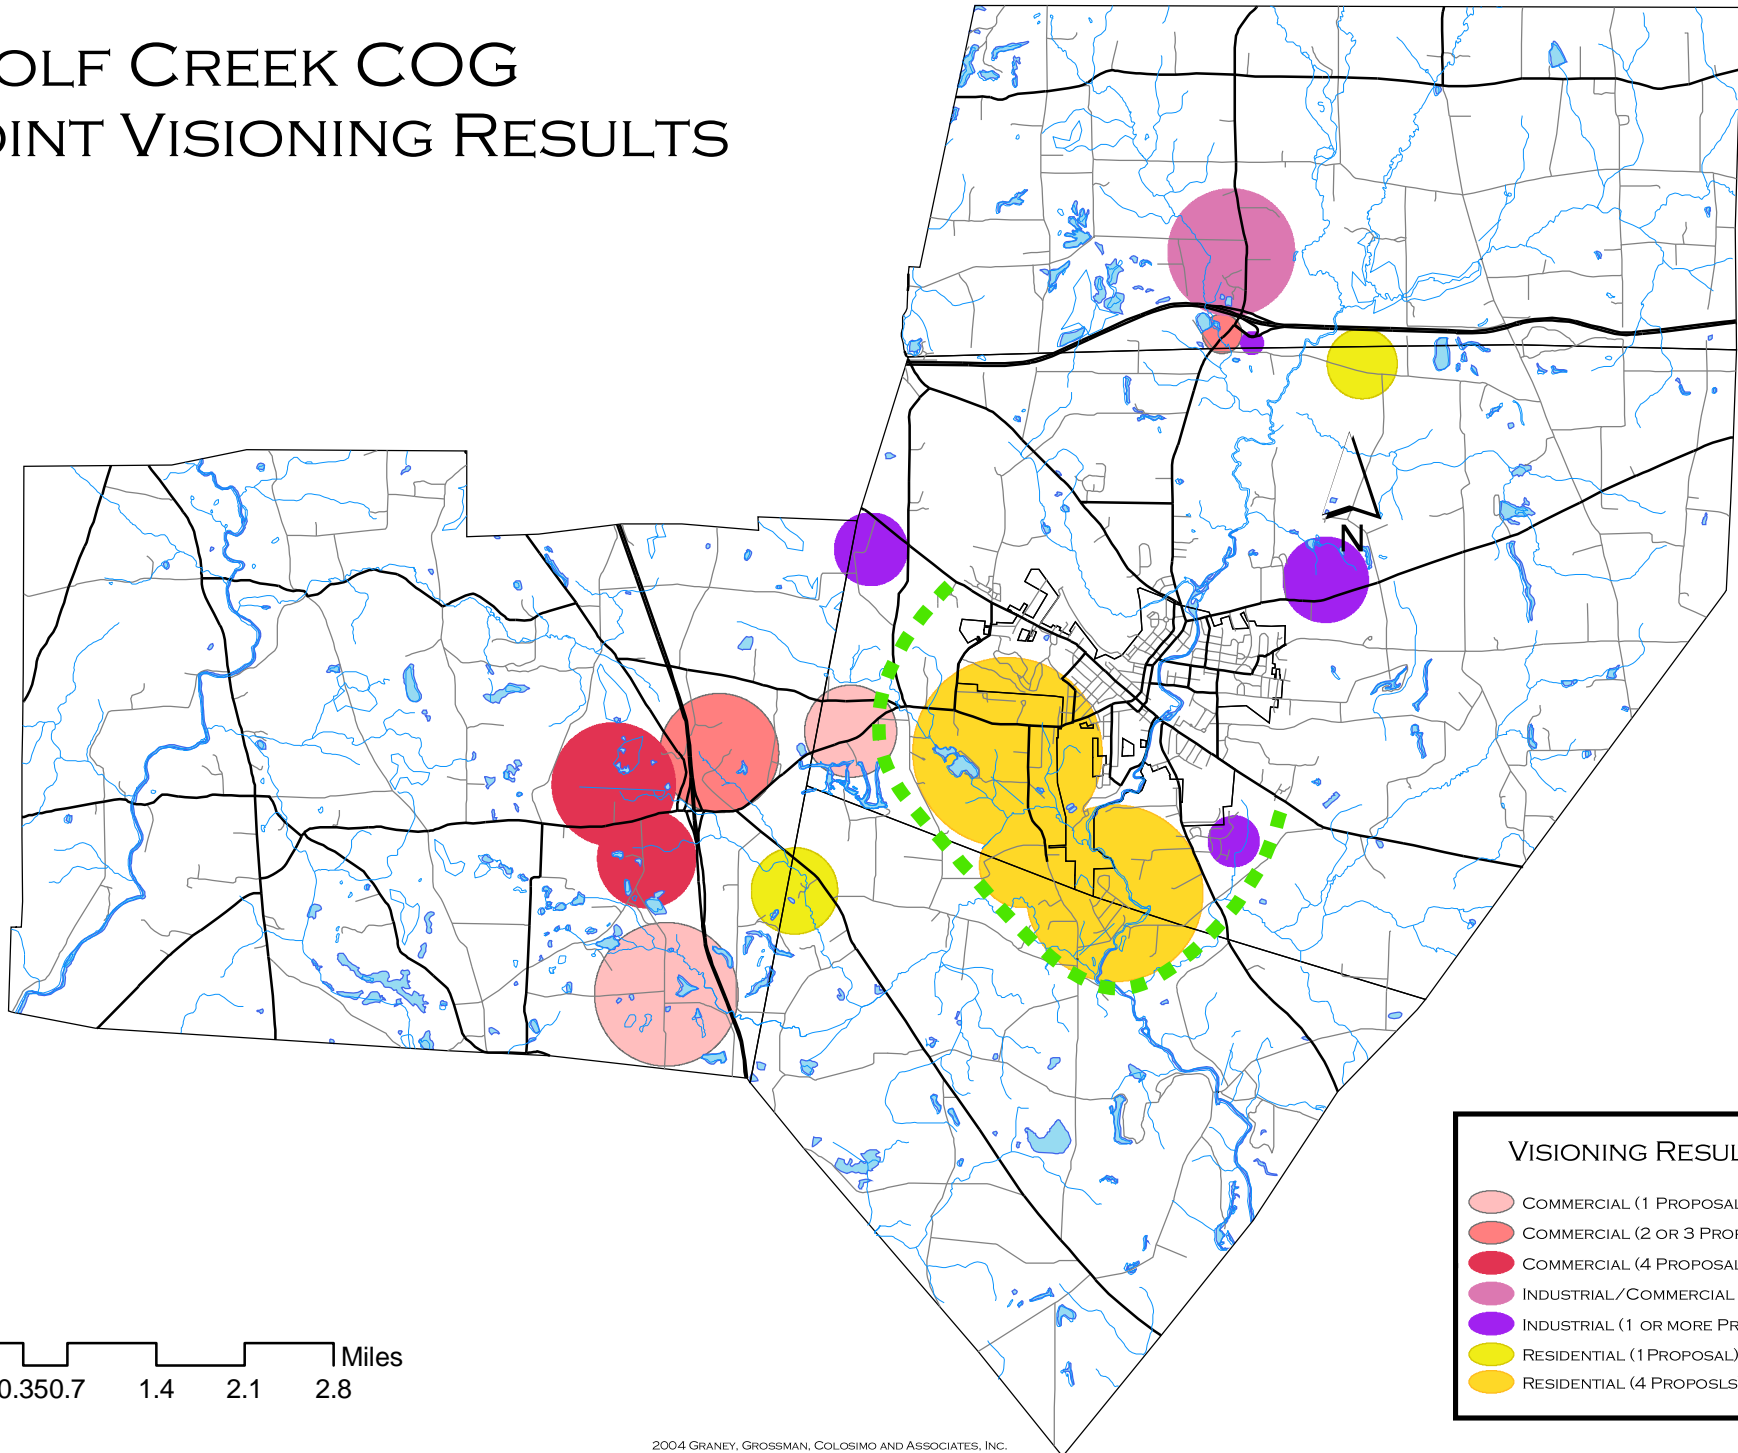

WOLF CREEK COG JOINT VISIONING RESULTS

0 0.350.7 1.4 2.1 2.8 Miles

VISIONING RESULTS

- COMMERCIAL (1 PROPOSAL)
- COMMERCIAL (2 OR 3 PROPOSALS)
- COMMERCIAL (4 PROPOSALS)
- INDUSTRIAL/COMMERCIAL MIX
- INDUSTRIAL (1 OR MORE PROPOSALS)
- RESIDENTIAL (1 PROPOSAL)
- RESIDENTIAL (4 PROPOSALS)