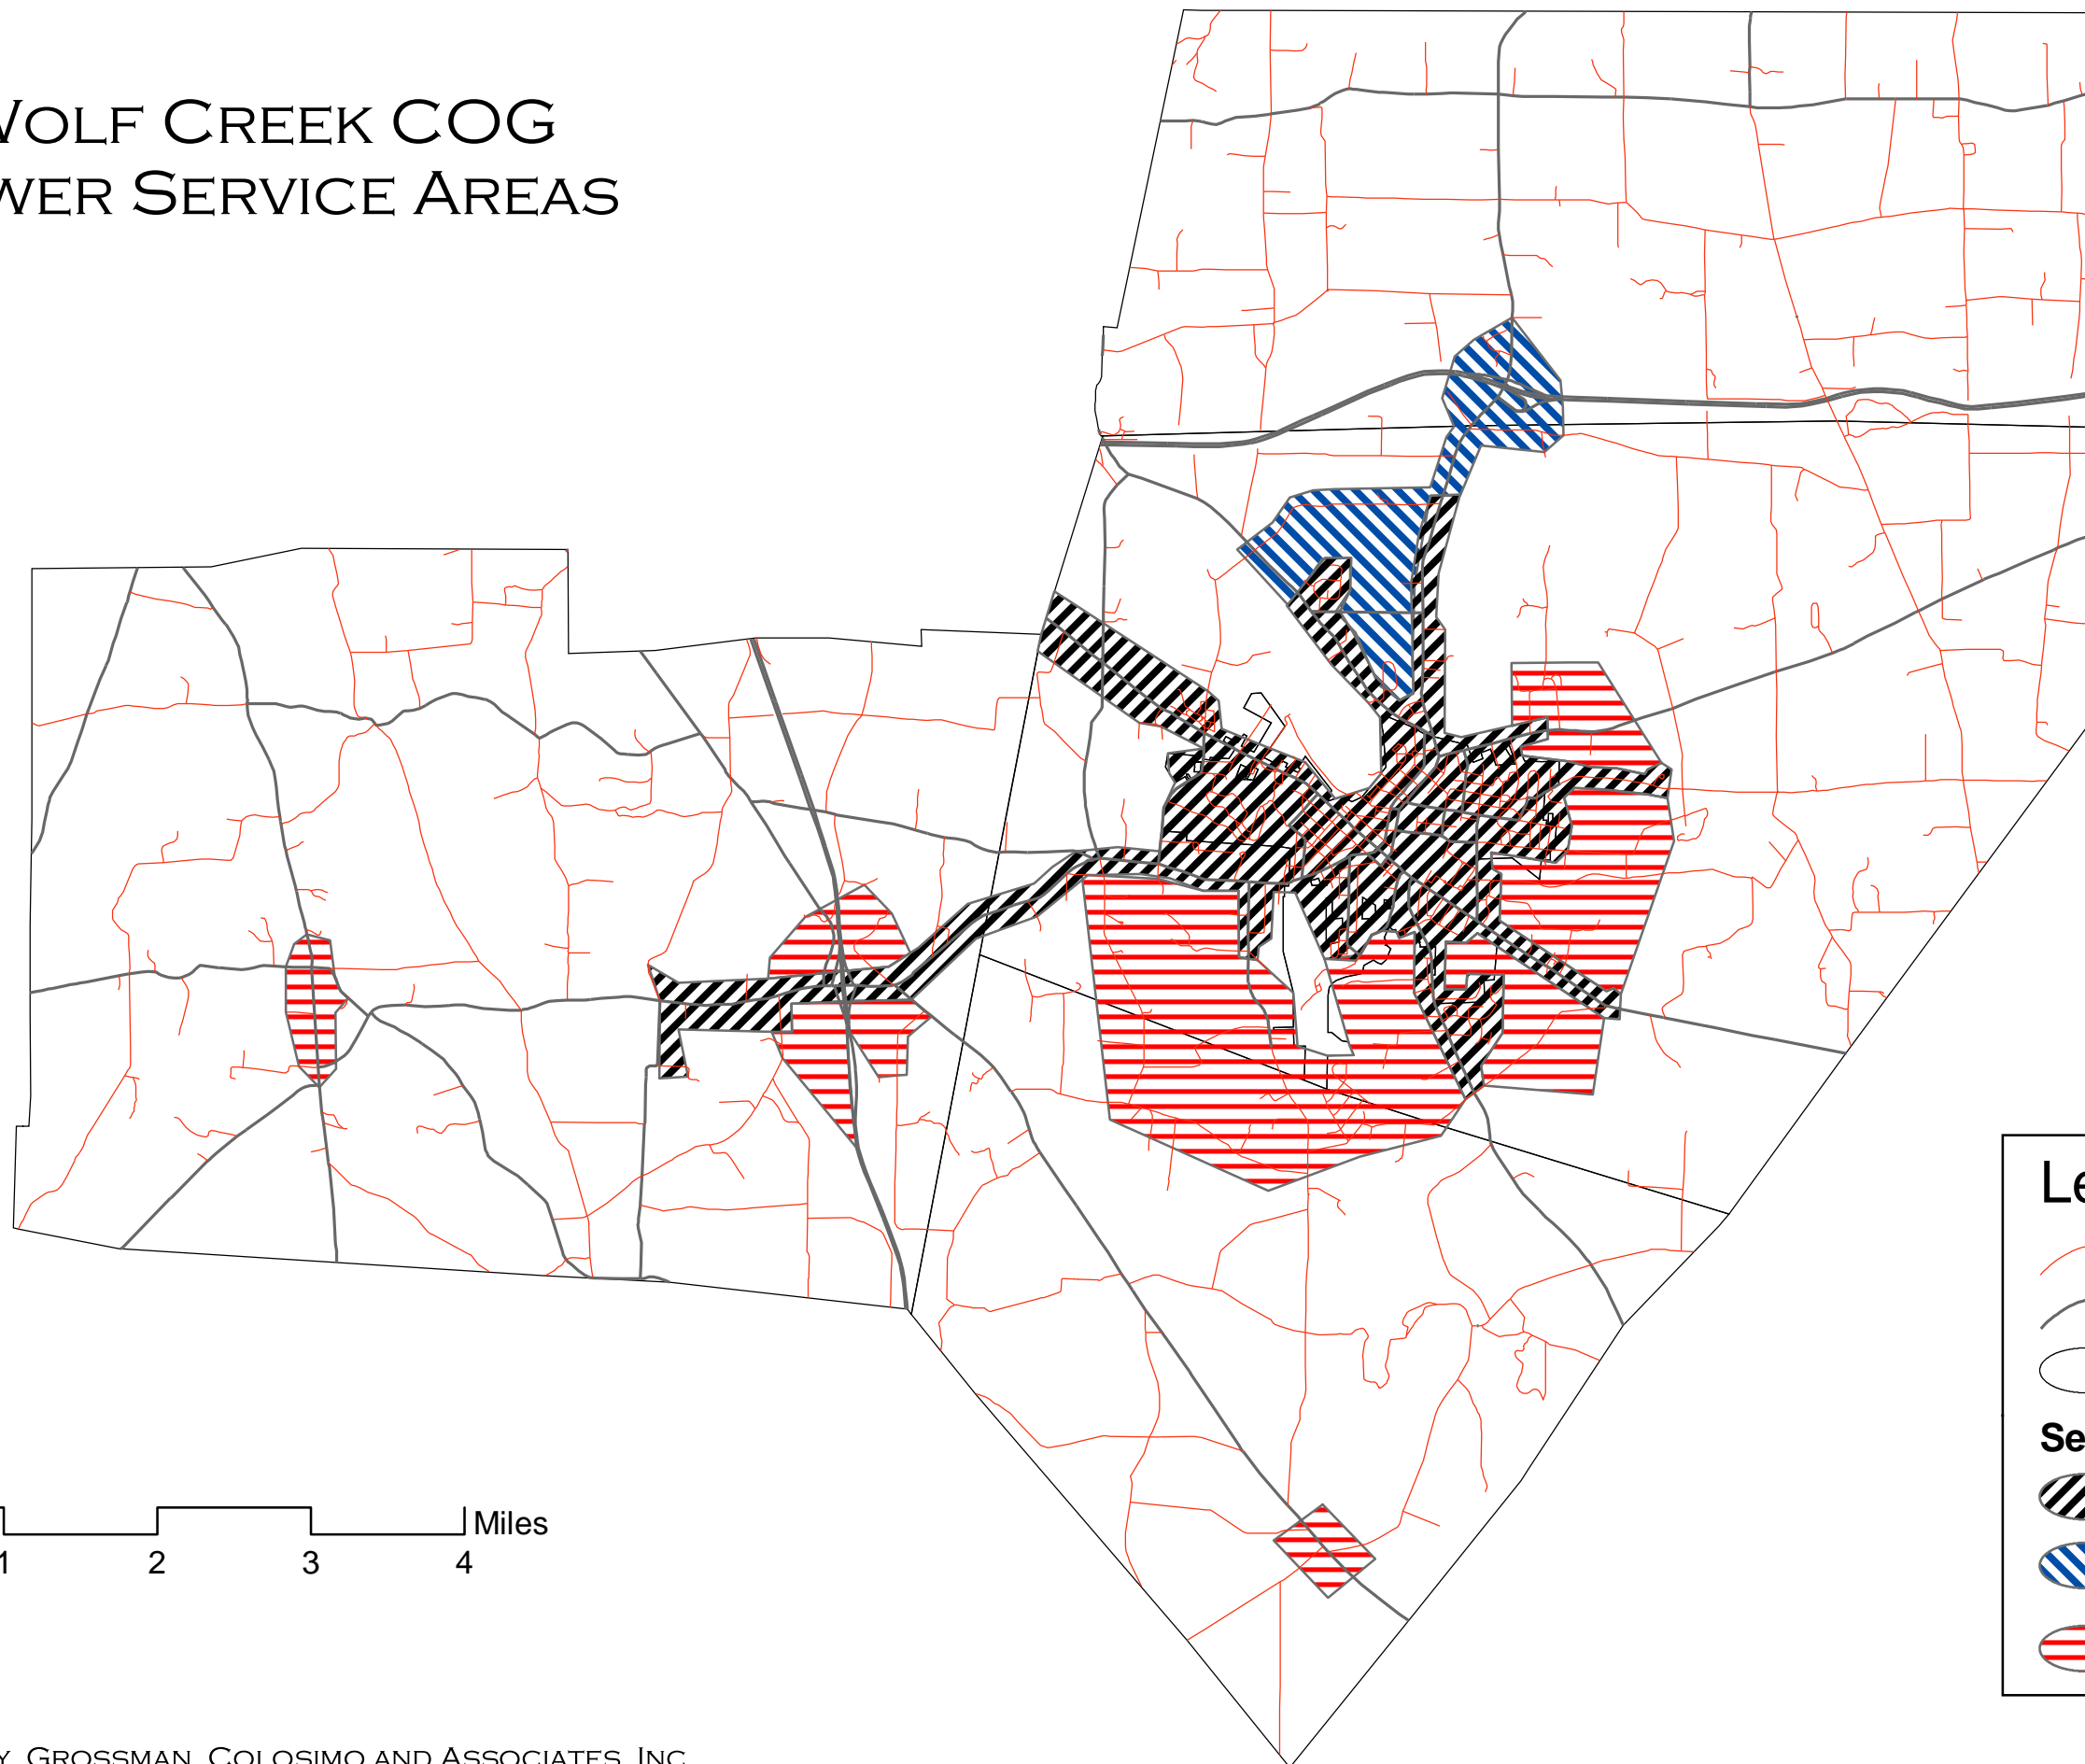

# WOLF CREEK COG SEWER SERVICE AREAS

**Legend**

- Local Roads
- State Highways
- Municipal Boundries

**Sewer**

- Existing
- Long Term Sewer Service Areas
- Near Term Sewer Service Areas