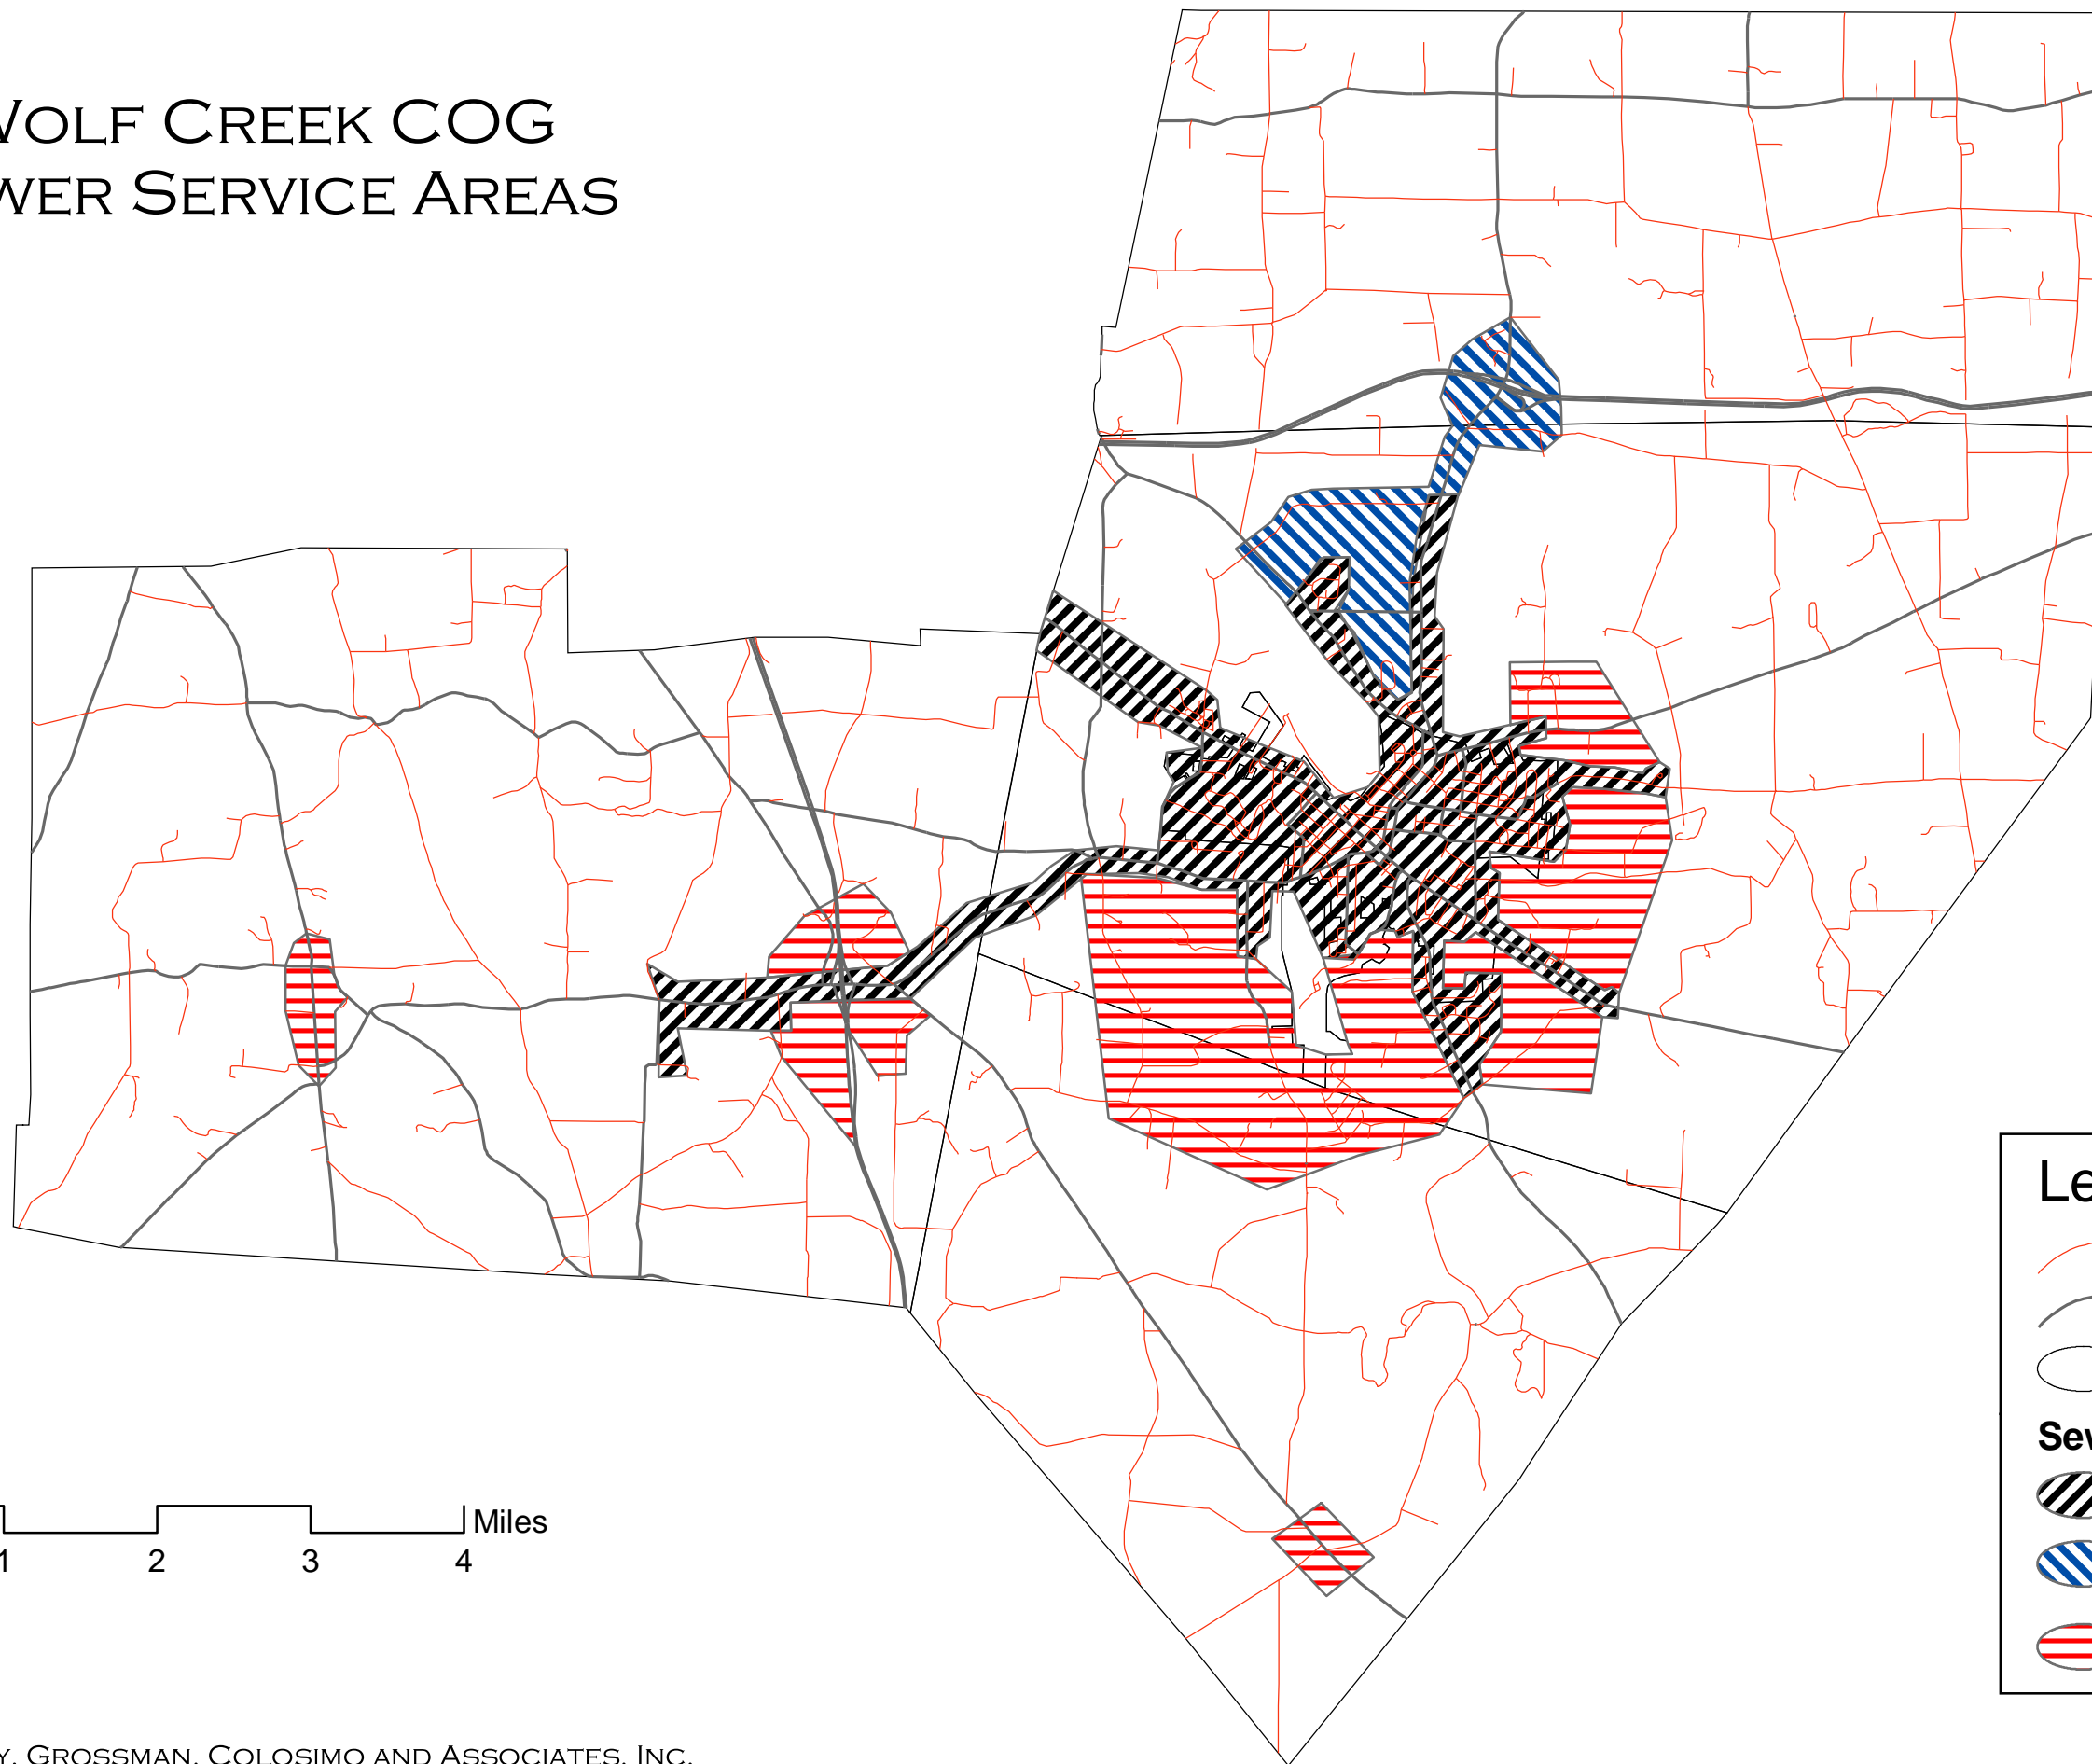

WOLF CREEK COG SEWER SERVICE AREAS

Legend

- Local Roads
- State Highways
- Municipal Boundries

Sewer

- Existing
- Long Term Sewer Service Areas
- Near Term Sewer Service Areas