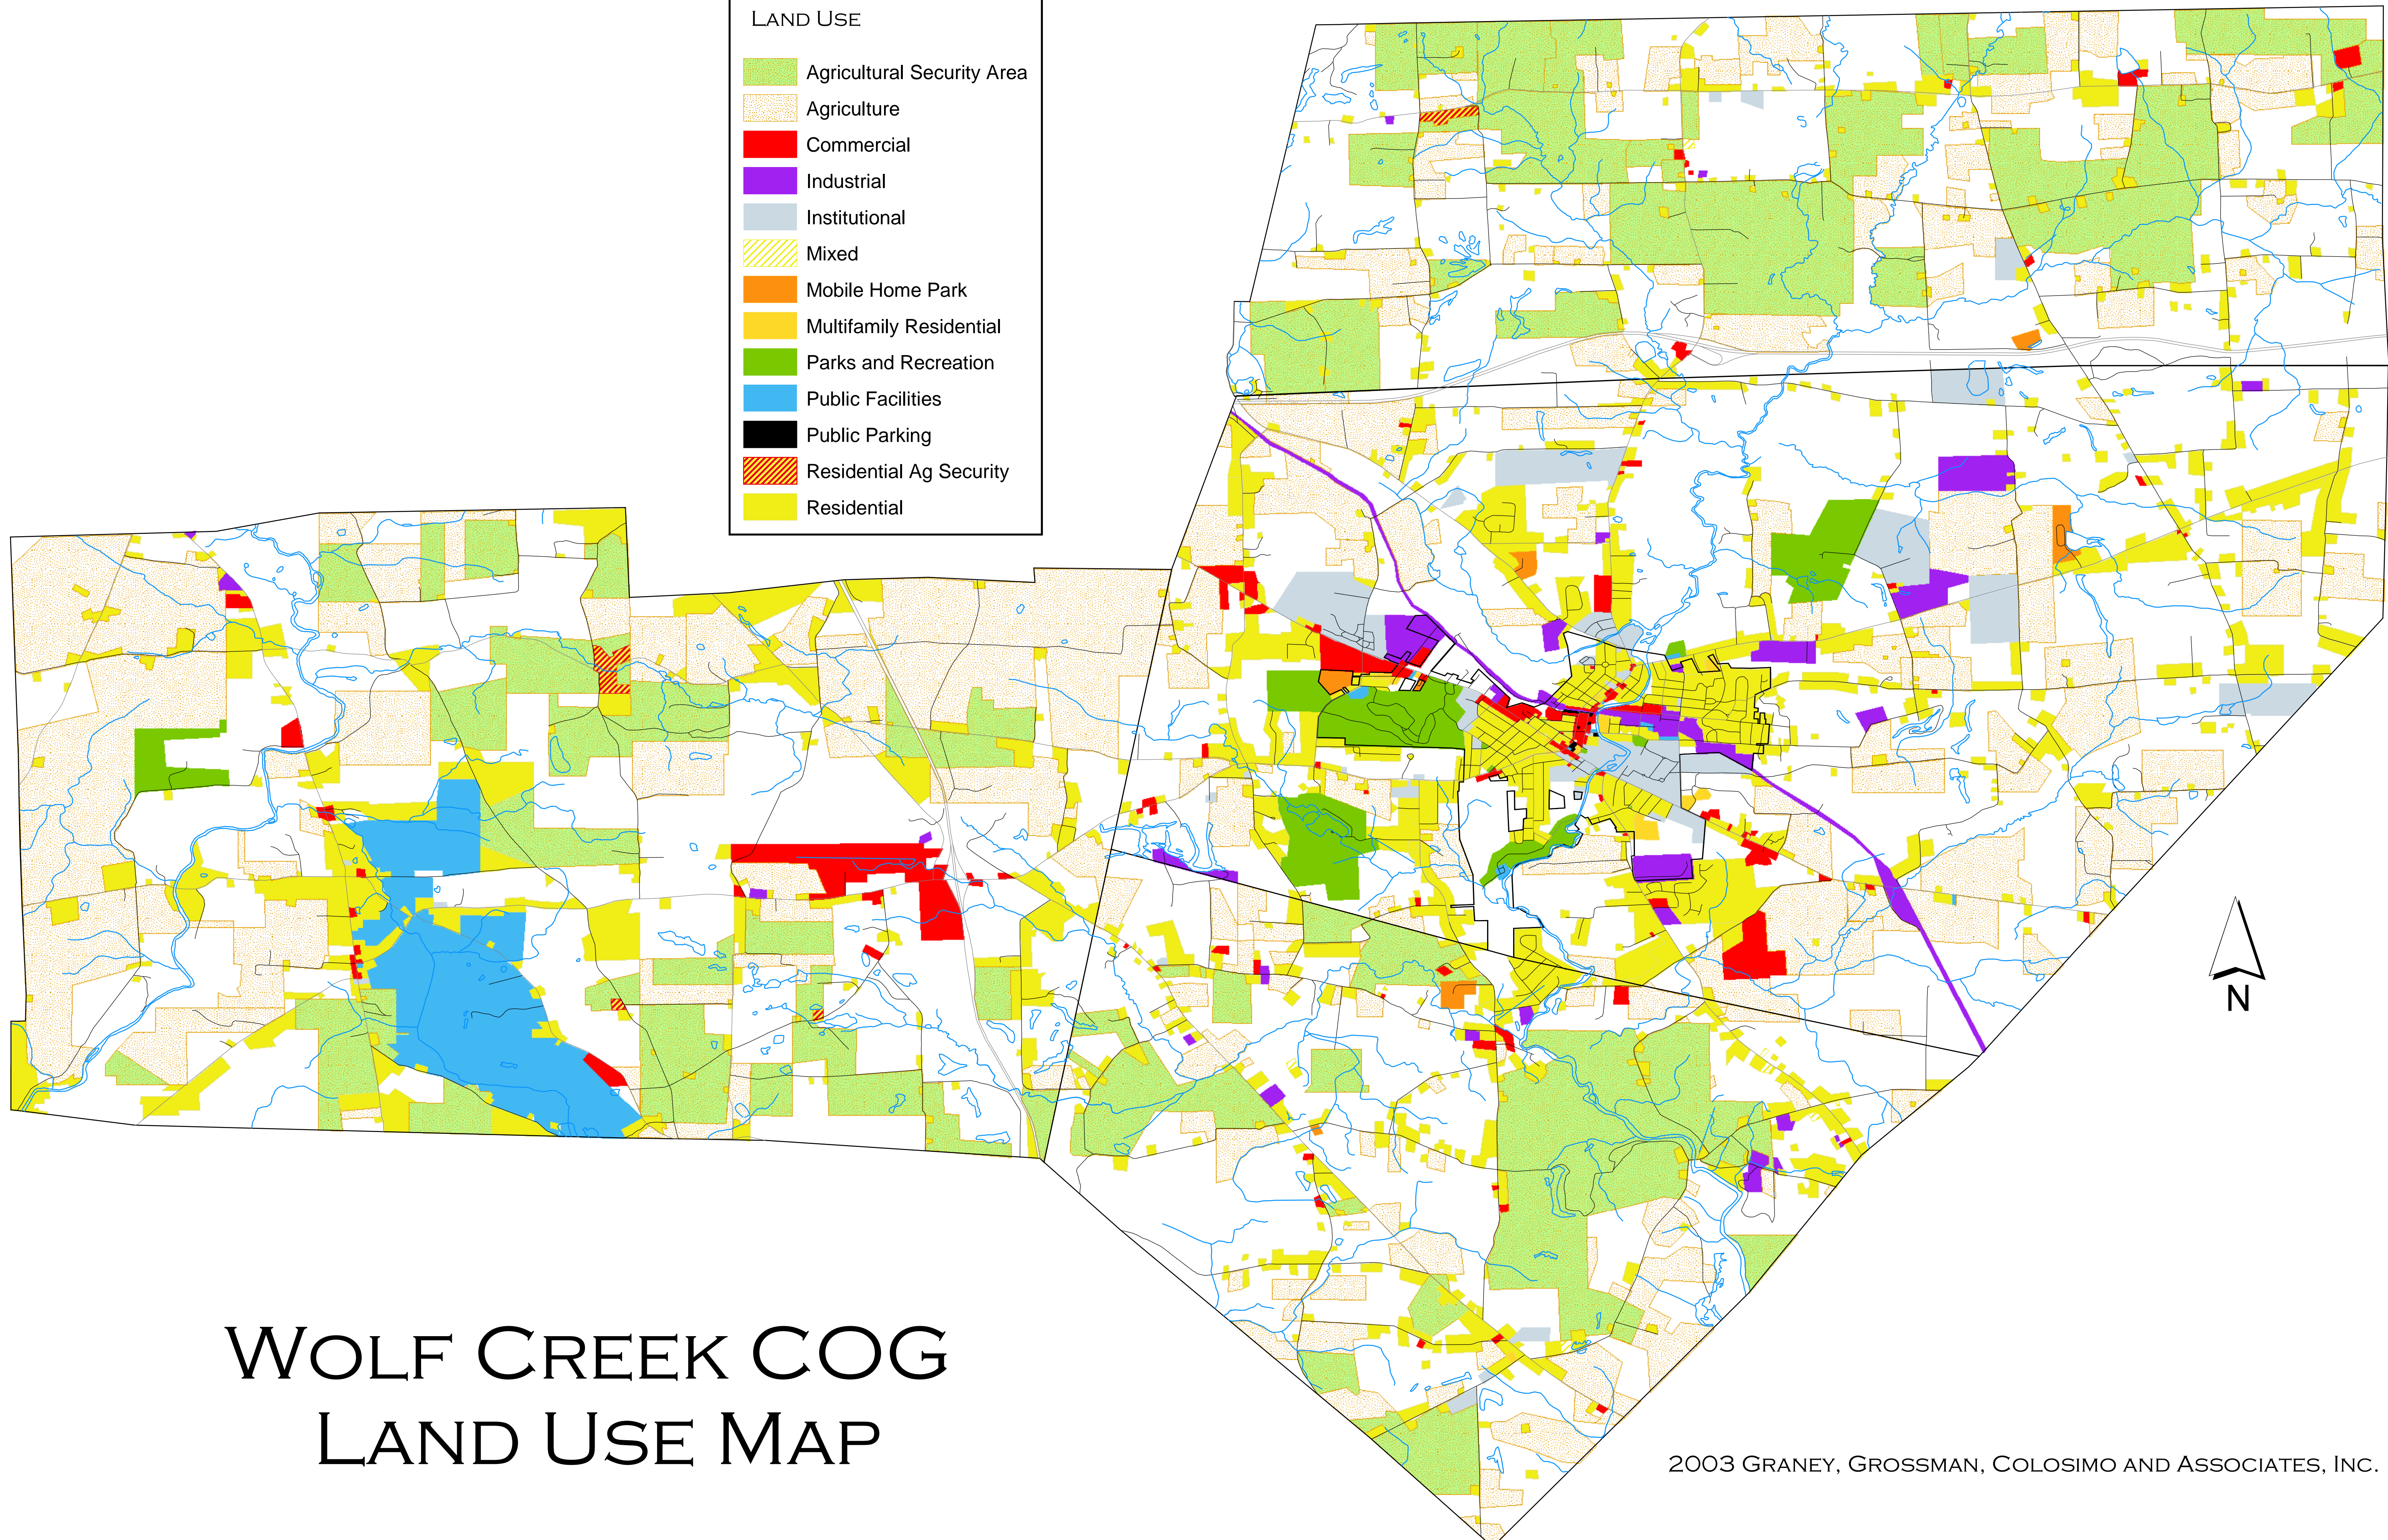

- LAND USE
- Agricultural Security Area
 - Agriculture
 - Commercial
 - Industrial
 - Institutional
 - Mixed
 - Mobile Home Park
 - Multifamily Residential
 - Parks and Recreation
 - Public Facilities
 - Public Parking
 - Residential Ag Security
 - Residential

WOLF CREEK COG LAND USE MAP

2003 GRANNEY, GROSSMAN, COLOSIMO AND ASSOCIATES, INC.