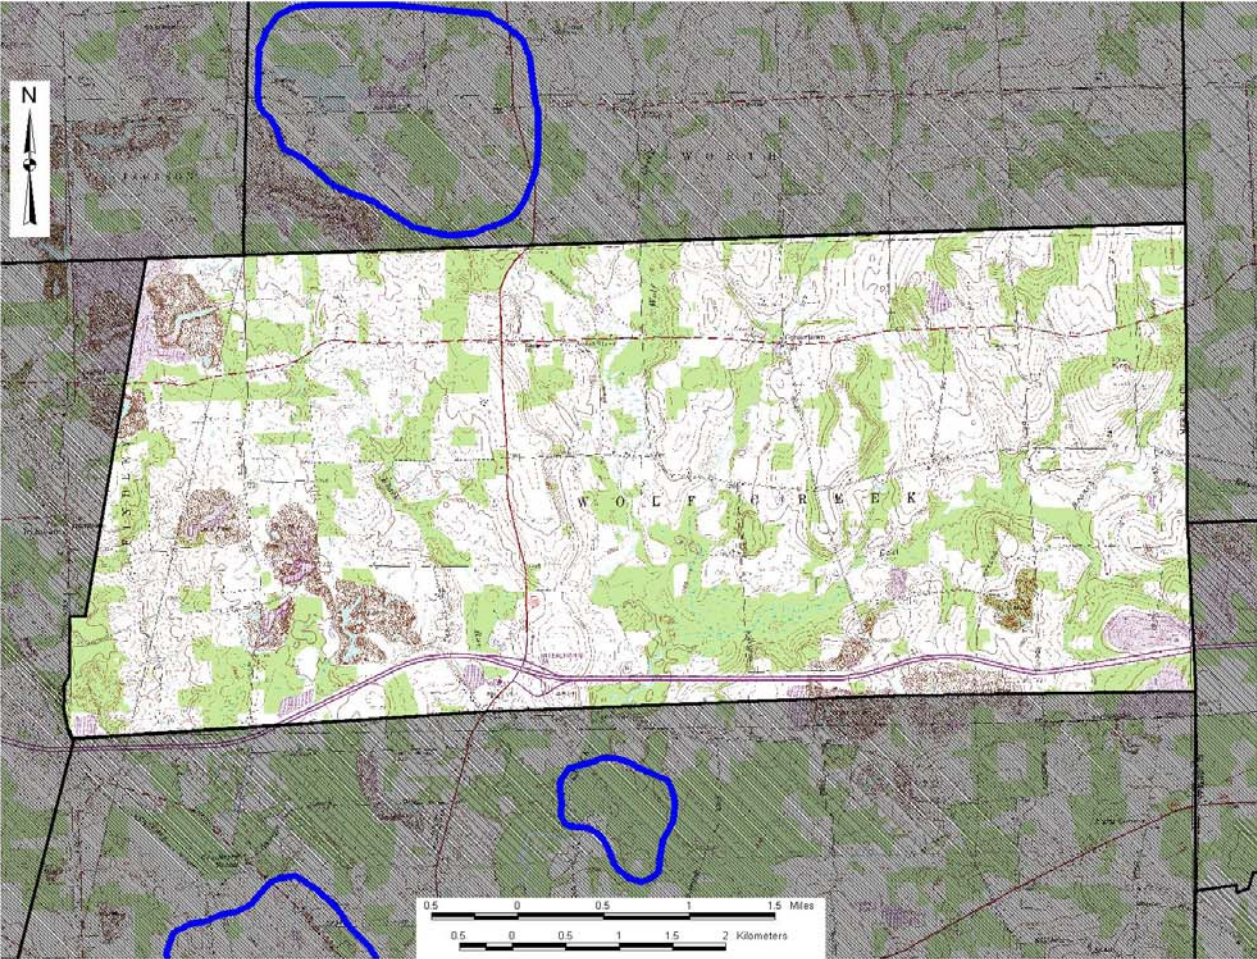

WOLF CREEK TOWNSHIP

<u>PNDI Rank</u>		<u>Legal Status</u>	
Global	State	Fed.	State

NATURAL HERITAGE AREAS: None

MANAGED LANDS: None

Wolf Creek Township

Wolf Creek Township Mercer County Natural Heritage Inventory

Biological Diversity Areas:
None

Landscape Conservation Areas:
None

Managed Areas:
None

Map Legend

-  Biological Diversity Area (BDA)
-  Landscape Conservation Area (LCA)
-  Audubon Society Important Bird Area (IBA)
-  Managed Area
-  Municipal Boundary

WOLF CREEK TOWNSHIP

Wolf Creek Township is located in east central Mercer County to the north of Grove City, PA and is drained by Wolf Creek. There are no Natural Heritage Areas and no managed lands located in Wolf Creek Township.