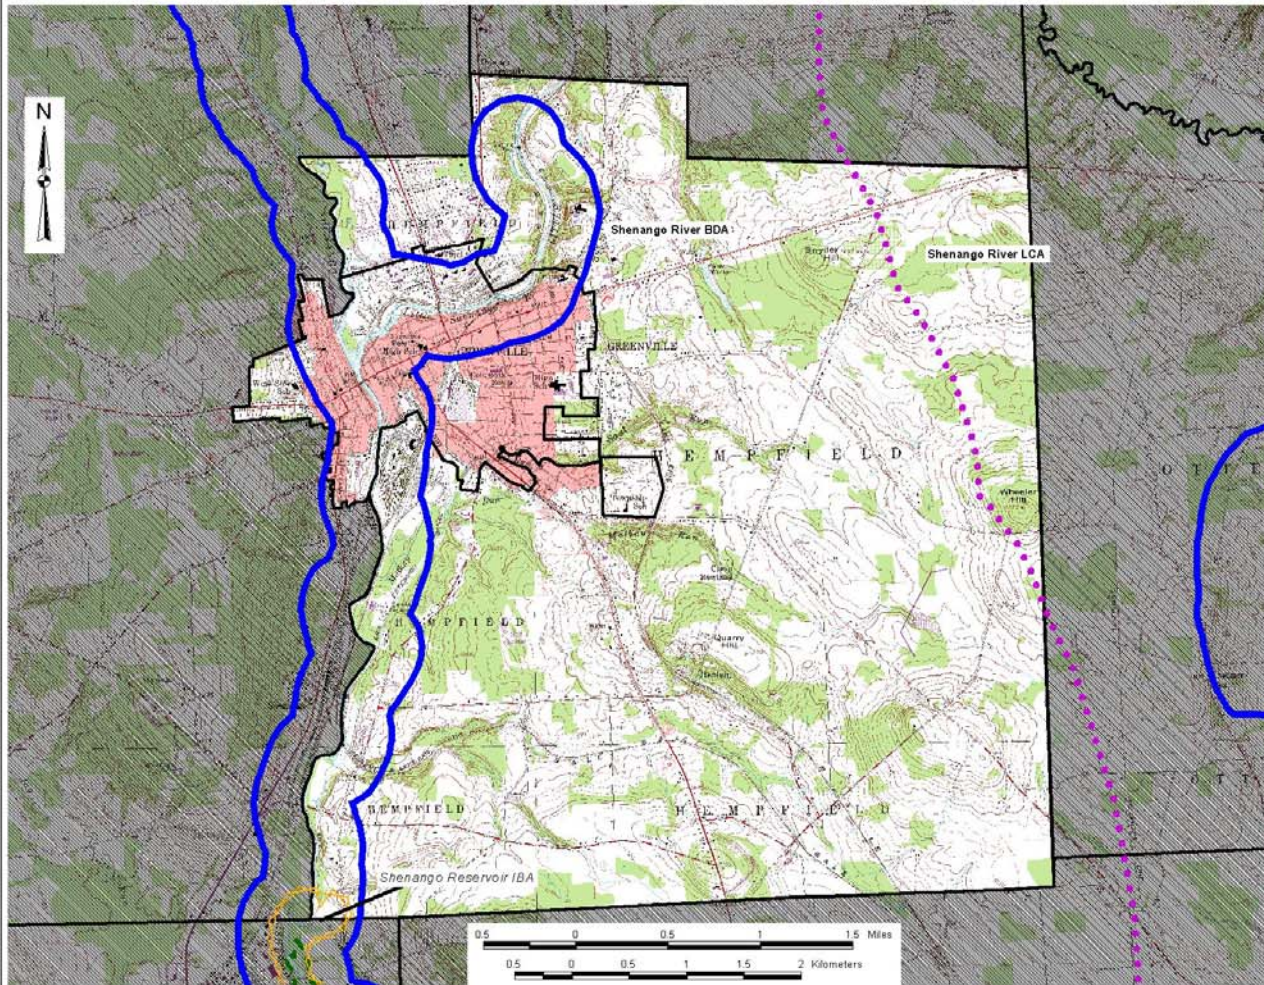

Greenville Borough and Hempfield Township

Greenville Borough and Hempfield Township

Mercer County Natural Heritage Inventory

Biological Diversity Areas:

Shenango River

Landscape Conservation Areas:

Shenango River

Managed Areas:

None