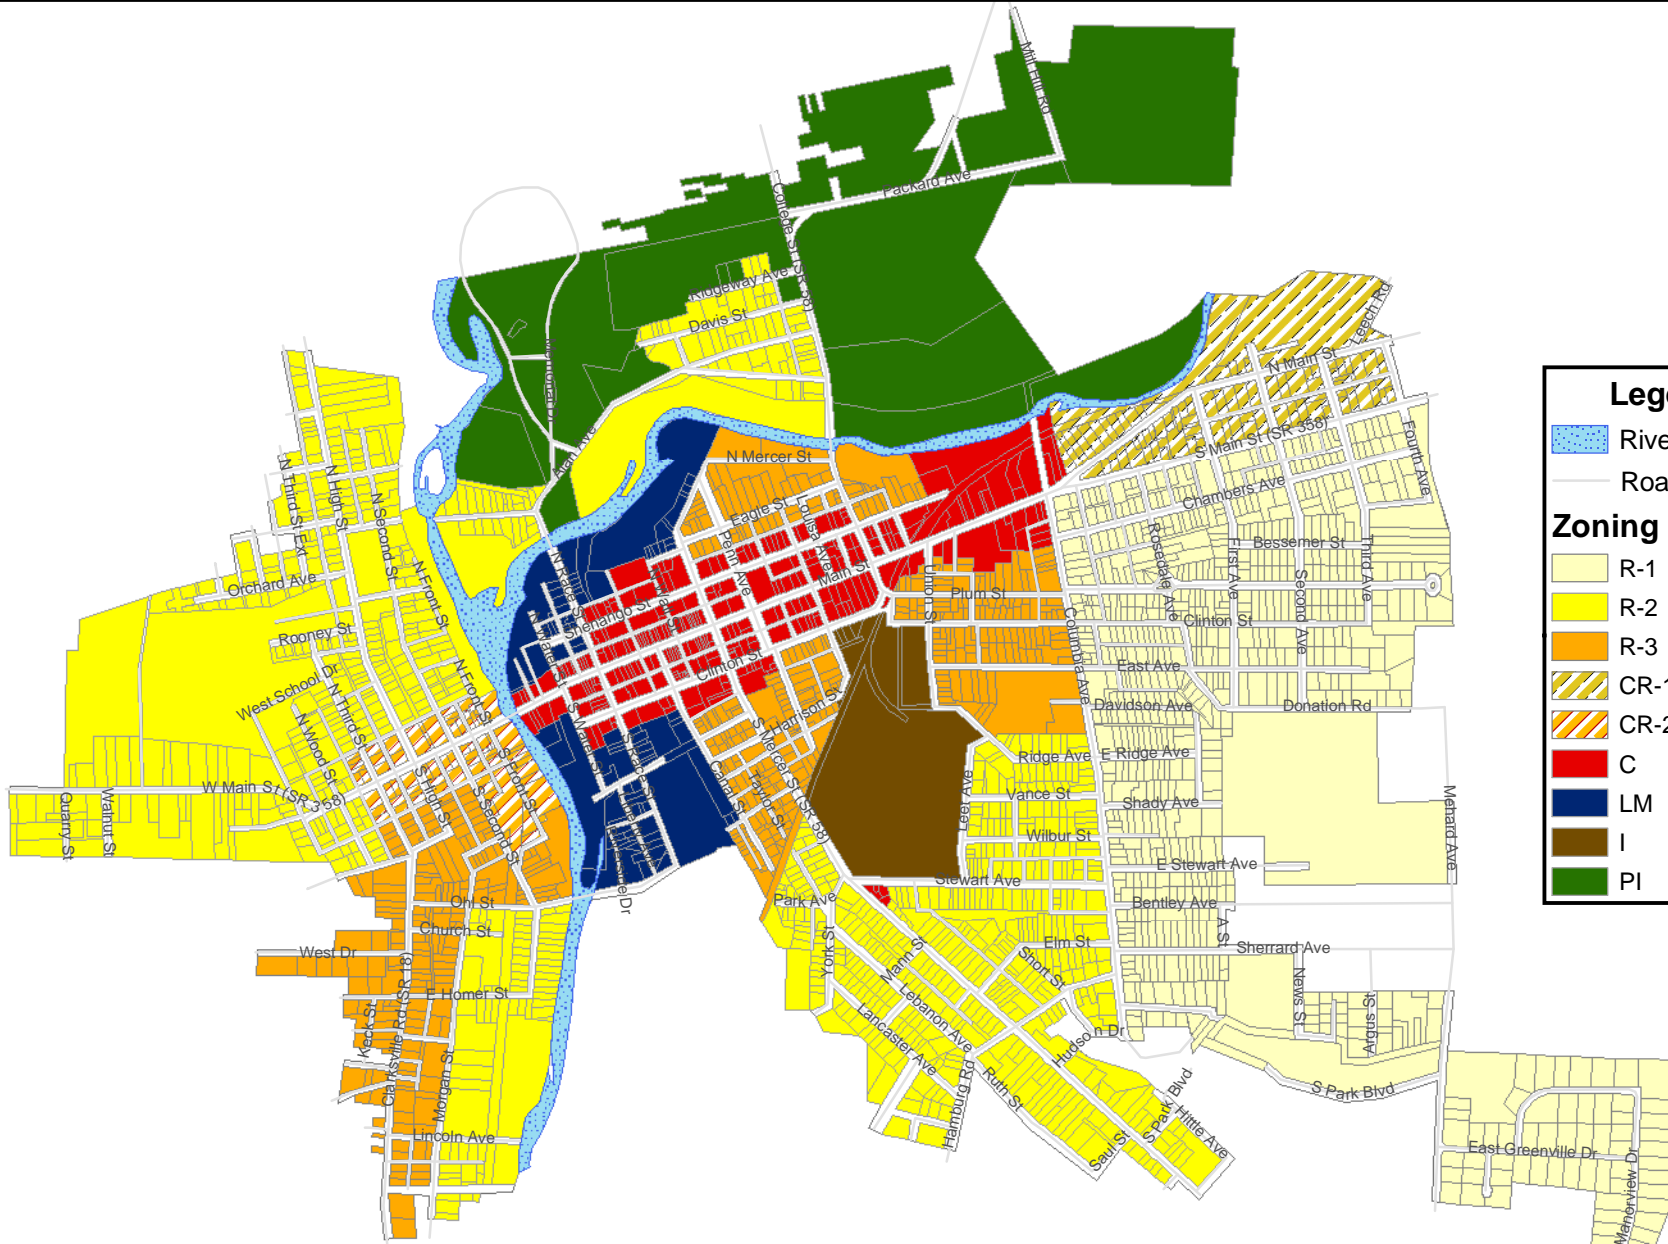

Greenville Borough Zoning Map

Legend

- Rivers
- Roads

Zoning District

- R-1
- R-2
- R-3
- CR-1
- CR-2
- C
- LM
- I
- PI

Map created December 2005 by the Mercer County Regional Planning Commission.
 For parcel zoning information, contact the Borough's code office at (724) 588-4193.